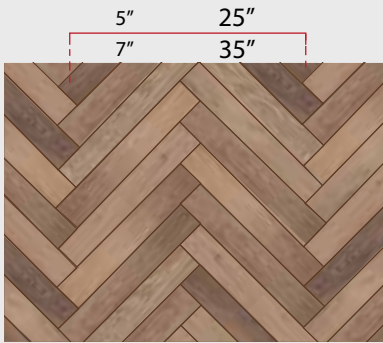

ARTISTRY[®]
HARDWOOD FLOORING
AUTHENTIC FRENCH WHITE OAK FLOORING

PLATFORM OPTIONS Orleans Collection

PLAIN SAWN CHARACTER GRADE 3/4" THICK OPTIONS

LENGTH DESCRIPTION (29" - 10')

The diagram represents potential variations in color, grain and character of one full carton of material.

LENGTH DESCRIPTION (29" - 15')

The diagram represents potential variations in color, grain and character of one full carton of material.

PLAIN SAWN OR SELECT CHARACTER GRADE 5/8" THICK OPTIONS

HERRINGBONE PATTERN
5/8" x 5" x 20"
and 5/8" x 7" x 28"

5/8" Thick x 7"
5 ROWS PER BOX

LENGTH DESCRIPTION (23" - 86")

The diagram represents potential variations in color, grain and character of one full carton of material.

CHEVRON PATTERN
5/8" x 5" x 25"

5/8"

RIFT & QUARTERED SELECT AB GRADE 5/8" THICK OPTIONS

RIFT & QUARTERED
5/8" x 5" x 86"

5/8"

LENGTH DESCRIPTION (23" - 86")

The diagram represents potential variations in color, grain and character of one full carton of material.