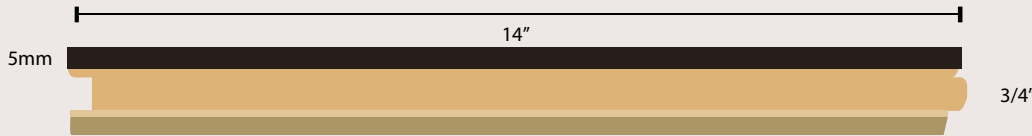

ARTISTRY[®]
HARDWOOD FLOORING
AUTHENTIC FRENCH WHITE OAK FLOORING

PLATFORM OPTIONS Orleans Collection

PLAIN SAWN CHARACTER GRADE 3/4" THICK OPTIONS

LENGTH DESCRIPTION (29" - 10')

The diagram represents potential variations in color, grain and character of one full carton of material.

LENGTH DESCRIPTION (29" - 15')

The diagram represents potential variations in color, grain and character of one full carton of material.

PLAIN SAWN OR SELECT CHARACTER GRADE 5/8" THICK OPTIONS

HERRINGBONE PATTERN
5/8" x 5" x 20"
and 5/8" x 7" x 28"

5/8" Thick x 7"
5 ROWS PER BOX

LENGTH DESCRIPTION (23" - 86")

The diagram represents potential variations in color, grain and character of one full carton of material.

CHEVRON PATTERN
5/8" x 5" x 25"

5/8"

RIFT & QUARTERED SELECT AB GRADE 5/8" THICK OPTIONS

RIFT & QUARTERED
5/8" x 5" x 86"

5/8"

LENGTH DESCRIPTION (23" - 86")

The diagram represents potential variations in color, grain and character of one full carton of material.