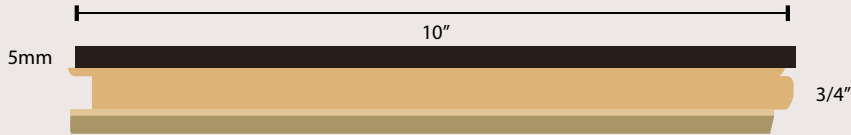

ARTISTRY[®]
HARDWOOD FLOORING
AUTHENTIC FRENCH WHITE OAK FLOORING

PLATFORM OPTIONS Orleans Collection

PLAIN SAWN CHARACTER GRADE 3/4" THICK OPTIONS

LENGTH DESCRIPTION (29" - 10')

The diagram represents potential variations in color, grain and character of one full carton of material.

LENGTH DESCRIPTION (29" - 15')

The diagram represents potential variations in color, grain and character of one full carton of material.

PLAIN SAWN OR SELECT CHARACTER GRADE 5/8" THICK OPTIONS

HERRINGBONE PATTERN
5/8" x 5" x 20"
and 5/8" x 7" x 28"

5/8" Thick x 7"
5 ROWS PER BOX

LENGTH DESCRIPTION (23" - 86")

The diagram represents potential variations in color, grain and character of one full carton of material.

CHEVRON PATTERN
5/8" x 5" x 25"

5/8"

RIFT & QUARTERED SELECT AB GRADE 5/8" THICK OPTIONS

RIFT & QUARTERED
5/8" x 5" x 86"

5/8"

LENGTH DESCRIPTION (23" - 86")

The diagram represents potential variations in color, grain and character of one full carton of material.