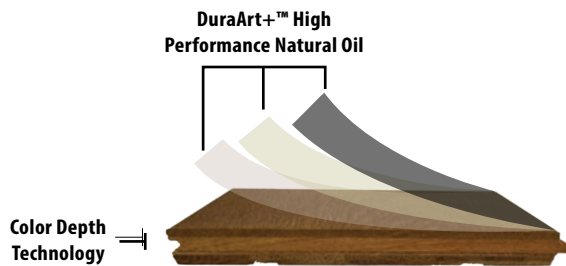

ARTISTRY[®]
HARDWOOD FLOORING

WINDSOR COLLECTION Valenica Oak

SKU/COLOR: 50009/VALENCIA OAK
 SPECIES: AUTHENTIC FRENCH WHITE OAK
 WIDTH: 8"
 THICKNESS: 3/4"
 LENGTH DESCRIPTION: 23" TO 86" RANDOM 50% SQ. FT. FULL LENGTH PLANK
 FINISH: DURAART+™ HIGH PERFORMANCE NATURAL OIL
 TEXTURE: LIGHT WIRE BRUSH, ARTISAN SCULPTED, DISTRESSED
 GRADE: CHARACTER
 CONSTRUCTION: SAWNPPLY+™ 4 LAYER BALANCED SOLID HARDWOOD
 - 5MM SAWNPPLY+™ WEAR LAYER (COLOR-DEPTH TECHNOLOGY)
 - 8MM HARDWOOD CORE SLATS
 - 1MM HARDWOOD STABILIZATION LAYER
 - 5MM SAWNPPLY+™ BALANCED LAYER
 INDOOR AIR QUALITY: FLOORSCORE-CERTIFIED FOR SUPERIOR INDOOR AIR QUALITY
 ECOSMART: PEFC CERTIFIED MANUFACTURER
 FINISH WARRANTY: LIFETIME RESIDENTIAL & 3 YEAR COMMERCIAL
 (SEE WARRANTY FOR DETAILS)
 STRUCTURE WARRANTY: LIFETIME (SEE WARRANTY FOR DETAILS)
 INSTALLATION: NAIL, STAPLE, GLUE DOWN, AND FLOAT
 (SEE INSTALLATION GUIDE)
 RADIANT HEAT: YES

EXPECT TO SEE VARIATIONS IN COLOR, GRAIN, CHARACTER (INCLUDING KNOTS),
 & BLACK FILL FROM PLANK TO PLANK AND SAMPLE TO SAMPLE.

DuraArt+™ High Performance Natural Oil

DuraArt+™ Zero VOC High Performance Natural Oil is well suited for residential and commercial spaces. **DuraArt+™ High Performance Natural Oil finish allows you to simply repair surface scratches and refresh high-traffic areas without the need to disturb your entire space.** Other typical urethane finishes require complete sanding and refinishing of the entire floor to repair damage. DuraArt+™ only requires simple maintenance that cleans and revitalizes your finish in one step, saving you money and time.

Product Features

- Authentic French White Oak
- FloorScore certified for healthy indoor air quality
- PEFC sustainably harvested wood
- Long plank average

Color Depth Technology

- Color permeates through Sawnp ply wear layer stopping surface scratches from exposing light wood underneath the finish.
- Offers increased hardness and stability.