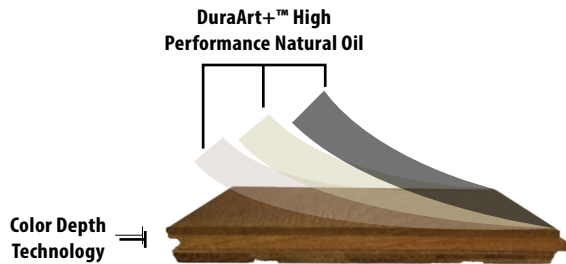

- 1MM HARDWOOD STABILIZATION LAYER

- 5MM SAWNPPLY+™ BALANCED LAYER

INDOOR AIR QUALITY: FLOORSCORE-CERTIFIED FOR SUPERIOR INDOOR AIR QUALITY

ECOSMART: PEFC CERTIFIED MANUFACTURER

FINISH WARRANTY: LIFETIME RESIDENTIAL & 3 YEAR COMMERCIAL

(SEE WARRANTY FOR DETAILS)

STRUCTURE WARRANTY: LIFETIME (SEE WARRANTY FOR DETAILS)

INSTALLATION: NAIL, STAPLE, GLUE DOWN, AND FLOAT

(SEE INSTALLATION GUIDE)

RADIANT HEAT: YES

EXPECT TO SEE VARIATIONS IN COLOR, GRAIN, CHARACTER (INCLUDING KNOTS),  
& BLACK FILL FROM PLANK TO PLANK AND SAMPLE TO SAMPLE.

## DuraArt+™ High Performance Natural Oil

DuraArt+™ Zero VOC High Performance Natural Oil is well suited for residential and commercial spaces. **DuraArt+™ High Performance Natural Oil finish allows you to simply repair surface scratches and refresh high-traffic areas without the need to disturb your entire space.** Other typical urethane finishes require complete sanding and refinishing of the entire floor to repair damage. DuraArt+™ only requires simple maintenance that cleans and revitalizes your finish in one step, saving you money and time.

## Color Depth Technology

- Color permeates through Sawnply wear layer stopping surface scratches from exposing light wood underneath the finish.
- Offers increased hardness and stability.