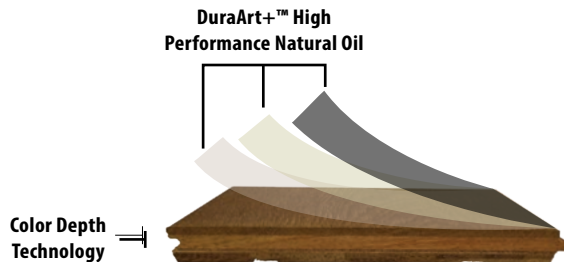

FINISH: DURAART+™ HIGH PERFORMANCE NATURAL OIL

TEXTURE: LIGHT WIRE BRUSH, ARTISAN SCULPTED, DISTRESSED

GRADE: CHARACTER

CONSTRUCTION: SAWNPPLY+™ 4 LAYER BALANCED SOLID HARDWOOD

- 5MM SAWNPPLY+™ WEAR LAYER (COLOR-DEPTH TECHNOLOGY)

(SEE WARRANTY FOR DETAILS)

STRUCTURE WARRANTY: LIFETIME (SEE WARRANTY FOR DETAILS)

INSTALLATION: NAIL, STAPLE, GLUE DOWN, AND FLOAT

(SEE INSTALLATION GUIDE)

RADIANT HEAT: YES

EXPECT TO SEE VARIATIONS IN COLOR, GRAIN, CHARACTER (INCLUDING KNOTS),
& BLACK FILL FROM PLANK TO PLANK AND SAMPLE TO SAMPLE.

DuraArt+™ High Performance Natural Oil

DuraArt+™ Zero VOC High Performance Natural Oil is well suited for residential and commercial spaces. **DuraArt+™ High Performance Natural Oil finish allows you to simply repair surface scratches and refresh high-traffic areas without the need to disturb your entire space.** Other typical urethane finishes require complete sanding and refinishing of the entire floor to repair damage. DuraArt+™ only requires simple maintenance that cleans and revitalizes your finish in one step, saving you money and time.

Product Features

- Authentic French White Oak
- FloorScore certified for healthy indoor air quality
- PEFC sustainably harvested wood
- Long plank average

Color Depth Technology

- Color permeates through Sawnp ply wear layer stopping surface scratches from exposing light wood underneath the finish.
- Offers increased hardness and stability.