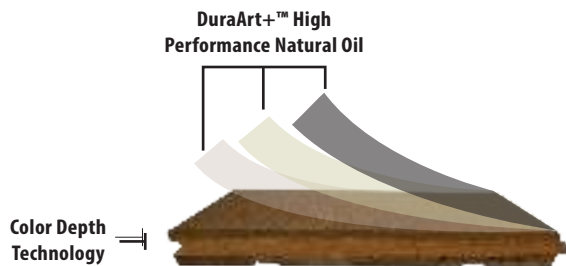

- 8MM HARDWOOD CORE SLATS

- 1MM HARDWOOD STABILIZATION LAYER

- 5MM SAWNPPLY+™ BALANCED LAYER

INDOOR AIR QUALITY: FLOORSCORE-CERTIFIED FOR SUPERIOR INDOOR AIR QUALITY

ECOSMART: PEFC CERTIFIED MANUFACTURER

FINISH WARRANTY: LIFETIME RESIDENTIAL & 3 YEAR COMMERCIAL

(SEE WARRANTY FOR DETAILS)

STRUCTURE WARRANTY: LIFETIME (SEE WARRANTY FOR DETAILS)

INSTALLATION: NAIL, STAPLE, GLUE DOWN, AND FLOAT

(SEE INSTALLATION GUIDE)

RADIANT HEAT: YES

EXPECT TO SEE VARIATIONS IN COLOR, GRAIN, CHARACTER (INCLUDING KNOTS),
& BLACK FILL FROM PLANK TO PLANK AND SAMPLE TO SAMPLE.

DuraArt+™ High Performance Natural Oil

DuraArt+™ Zero VOC High Performance Natural Oil is well suited for residential and commercial spaces. **DuraArt+™ High Performance Natural Oil finish allows you to simply repair surface scratches and refresh high-traffic areas without the need to disturb your entire space.** Other typical urethane finishes require complete sanding and refinishing of the entire floor to repair damage. DuraArt+™ only requires simple maintenance that cleans and revitalizes your finish in one step, saving you money and time.

Product Features

- Authentic French White Oak
- FloorScore certified for healthy indoor air quality
- PEFC sustainably harvested wood
- Long plank average

Color Depth Technology

- Color permeates through Sawnply wear layer stopping surface scratches from exposing light wood underneath the finish.
- Offers increased hardness and stability.