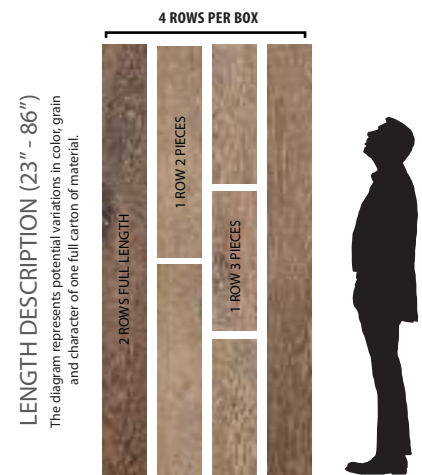

FINISH: DURAART+™ HIGH PERFORMANCE NATURAL OIL

TEXTURE: LIGHT WIRE BRUSH, ARTISAN SCULPTED, DISTRESSED

GRADE: CHARACTER

CONSTRUCTION: SAWNPPLY+™ 4 LAYER BALANCED SOLID HARDWOOD

- 5MM SAWNPPLY+™ WEAR LAYER (COLOR-DEPTH TECHNOLOGY)

Product Features

- Authentic French White Oak
- FloorScore certified for healthy indoor air quality
- PEFC sustainably harvested wood
- Long plank average

Color Depth Technology

- Color permeates through Sawnply wear layer stopping surface scratches from exposing light wood underneath the finish.
- Offers increased hardness and stability.

Artistry XL Planks

Artistry Hardwood offers the longest average length plank in the industry. In each carton of Artistry Hardwood flooring, at least 50% of the square footage will be represented as full-length planks.

Most other products in the industry will use the language "up to" but never specify how many of the long planks are provided in each carton. Longer planks provide greater visual continuity to your space and show the true unique beauty of mother nature.