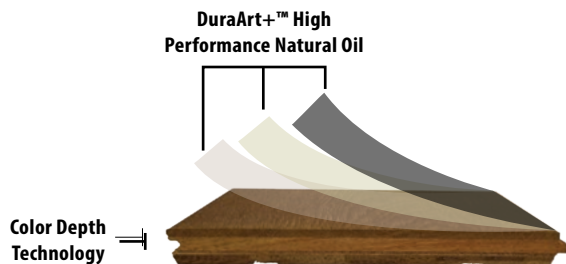

Color Depth Technology

- Color permeates through Sawnp ply wear layer stopping surface scratches from exposing light wood underneath the finish.
- Offers increased hardness and stability.