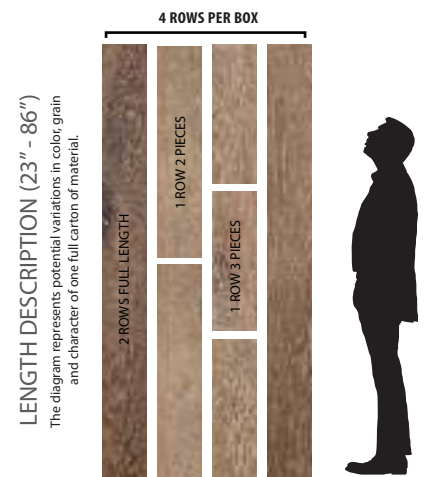

ARTISTRY® HARDWOOD FLOORING

WINDSOR COLLECTION Emerson Oak

SKU/COLOR: 50150/EMERSON OAK
 SPECIES: AUTHENTIC FRENCH WHITE OAK
 WIDTH: 8"
 THICKNESS: 3/4"
 LENGTH DESCRIPTION: 23" TO 86" RANDOM 50% SQ. FT. FULL LENGTH PLANK
 FINISH: DURAART+™ HIGH PERFORMANCE NATURAL OIL
 TEXTURE: LIGHT WIRE BRUSH, ARTISAN SCULPTED, DISTRESSED
 GRADE: CHARACTER
 CONSTRUCTION: SAWNPPLY+™ 4 LAYER BALANCED SOLID HARDWOOD
 - 5MM SAWNPPLY+™ WEAR LAYER (COLOR-DEPTH TECHNOLOGY)
 - 8MM HARDWOOD CORE SLATS
 - 1MM HARDWOOD STABILIZATION LAYER
 - 5MM SAWNPPLY+™ BALANCED LAYER
 INDOOR AIR QUALITY: FLOORSCORE-CERTIFIED FOR SUPERIOR INDOOR AIR QUALITY
 ECOSMART: PEFC CERTIFIED MANUFACTURER
 FINISH WARRANTY: LIFETIME RESIDENTIAL & 3 YEAR COMMERCIAL
 (SEE WARRANTY FOR DETAILS)
 STRUCTURE WARRANTY: LIFETIME (SEE WARRANTY FOR DETAILS)
 INSTALLATION: NAIL, STAPLE, GLUE DOWN, AND FLOAT
 (SEE INSTALLATION GUIDE)
 RADIANT HEAT: YES

Color Depth Technology

- Color permeates through Sawnp ply wear layer stopping surface scratches from exposing light wood underneath the finish.
- Offers increased hardness and stability.

Product Features

- Authentic French White Oak
- FloorScore certified for healthy indoor air quality
- PEFC sustainably harvested wood
- Long plank average

Artistry XL Planks

Artistry Hardwood offers the longest average length plank in the industry. In each carton of Artistry Hardwood flooring, at least 50% of the square footage will be represented as full-length planks.

Most other products in the industry will use the language "up to" but never specify how many of the long planks are provided in each carton. Longer planks provide greater visual continuity to your space and show the true unique beauty of mother nature.