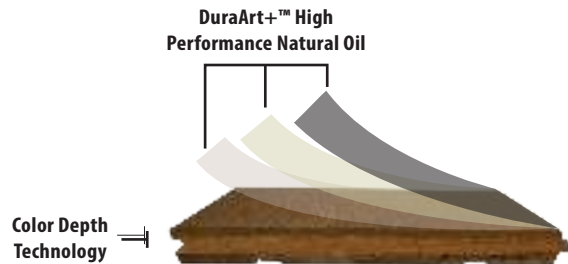

ARTISTRY® HARDWOOD FLOORING

WINDSOR COLLECTION Emerson Oak

SKU/COLOR: 50150/EMERSON OAK
 SPECIES: AUTHENTIC FRENCH WHITE OAK
 WIDTH: 8"
 THICKNESS: 3/4"
 LENGTH DESCRIPTION: 23" TO 86" RANDOM 50% SQ. FT. FULL LENGTH PLANK
 FINISH: DURAART+™ HIGH PERFORMANCE NATURAL OIL
 TEXTURE: LIGHT WIRE BRUSH, ARTISAN SCULPTED, DISTRESSED
 GRADE: CHARACTER
 CONSTRUCTION: SAWNPPLY+™ 4 LAYER BALANCED SOLID HARDWOOD
 - 5MM SAWNPPLY+™ WEAR LAYER (COLOR-DEPTH TECHNOLOGY)
 - 8MM HARDWOOD CORE SLATS
 - 1MM HARDWOOD STABILIZATION LAYER
 - 5MM SAWNPPLY+™ BALANCED LAYER
 INDOOR AIR QUALITY: FLOORSCORE-CERTIFIED FOR SUPERIOR INDOOR AIR QUALITY
 ECOSMART: PEFC CERTIFIED MANUFACTURER
 FINISH WARRANTY: LIFETIME RESIDENTIAL & 3 YEAR COMMERCIAL
 (SEE WARRANTY FOR DETAILS)
 STRUCTURE WARRANTY: LIFETIME (SEE WARRANTY FOR DETAILS)
 INSTALLATION: NAIL, STAPLE, GLUE DOWN, AND FLOAT
 (SEE INSTALLATION GUIDE)
 RADIANT HEAT: YES

EXPECT TO SEE VARIATIONS IN COLOR, GRAIN, CHARACTER (INCLUDING KNOTS),
 & BLACK FILL FROM PLANK TO PLANK AND SAMPLE TO SAMPLE.

DuraArt+™ High Performance Natural Oil

DuraArt+™ Zero VOC High Performance Natural Oil is well suited for residential and commercial spaces. **DuraArt+™ High Performance Natural Oil finish allows you to simply repair surface scratches and refresh high-traffic areas without the need to disturb your entire space.** Other typical urethane finishes require complete sanding and refinishing of the entire floor to repair damage. DuraArt+™ only requires simple maintenance that cleans and revitalizes your finish in one step, saving you money and time.

Color Depth Technology

- Color permeates through Sawnp ply wear layer stopping surface scratches from exposing light wood underneath the finish.
- Offers increased hardness and stability.

Product Features