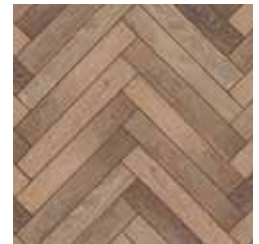

SawnPly+™ Solid-Balanced Construction

Natural, Fumed & Carbonized

Color Depth Technology

- 100% pure hardwood construction- no plywood containing excessive glues
- More stable than plywood cores in all climates
- Solid hardwood core slats offer unsurpassed stability to control expansion and contraction
- Matching hardwood wear layer and back layer perfectly balance the product, keeping the surface flat and eliminate cupping

SPECIES:	AUTHENTIC FRENCH WHITE OAK
AVAILABLE PLANK WIDTHS:	7", 8", 10" AND 14"
AVAILABLE PATTERNS:	CHEVRON AND HERRINGBONE
AVAILABLE THICKNESSES:	5/8", 3/4"
LENGTH DESCRIPTION:	20" TO 177" RANDOM 50% SQ. FT. FULL LENGTH PLANK (SEE DIAGRAM)
EDGE DETAIL:	MICRO BEVEL
TEXTURE:	LIGHT WIRE BRUSH
GRADE:	CHARACTER
CONSTRUCTION:	SAWNPLY+™ SOLID BALANCED CONSTRUCTION
	• SAWNPLY+™ WEAR LAYER
	• SAWNPLY+™ BALANCED LAYER
	• HARDWOOD STABILIZATION LAYER
	• HARDWOOD CORE SLATS
INDOOR AIR QUALITY:	FLOORSCORE-CERTIFIED FOR SUPERIOR INDOOR AIR QUALITY
ECOSMART:	PEFC CERTIFIED MANUFACTURER (WWW.PEFC.ORG)
STRUCTURE WARRANTY:	LIFETIME (SEE WARRANTY FOR DETAILS)
INSTALLATION:	NAIL, STAPLE, GLUE DOWN, AND FLOAT (SEE INSTALLATION GUIDE)
RADIANT HEAT:	YES

REMBRANDT

PATTERNS AVAILABLE

CHEVRON PATTERN
5/8" x 5" x 25"

HERRINGBONE PATTERN
5/8" x 5" x 20"
5/8" x 7" x 28"

EXPECT TO SEE VARIATIONS IN COLOR, GRAIN, CHARACTER (INCLUDING KNOTS), & FILL FROM PLANK TO PLANK AND SAMPLE TO SAMPLE.
ARTISTRYFLOORING.COM