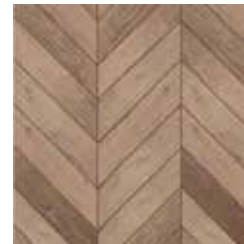

SawnPly+™ Solid-Balanced Construction

Natural, Fumed & Carbonized

Color Depth Technology

- 100% pure hardwood construction- no plywood containing excessive glues
- More stable than plywood cores in all climates
- Solid hardwood core slats offer unsurpassed stability to control expansion and contraction
- Matching hardwood wear layer and back layer perfectly balance the product, keeping the surface flat and eliminate cupping

SPECIES:	AUTHENTIC FRENCH WHITE OAK
AVAILABLE PLANK WIDTHS:	7", 8", 10" AND 14"
AVAILABLE PATTERNS:	CHEVRON AND HERRINGBONE
AVAILABLE THICKNESSES:	5/8", 3/4"
LENGTH DESCRIPTION:	20" TO 177" RANDOM 50% SQ. FT. FULL LENGTH PLANK (SEE DIAGRAM)
EDGE DETAIL:	MICRO BEVEL
TEXTURE:	LIGHT WIRE BRUSH
GRADE:	CHARACTER
CONSTRUCTION:	SAWNPLY+™ SOLID BALANCED CONSTRUCTION
	• SAWNPLY+™ WEAR LAYER
	• SAWNPLY+™ BALANCED LAYER
	• HARDWOOD STABILIZATION LAYER
	• HARDWOOD CORE SLATS
INDOOR AIR QUALITY:	FLOORSCORE-CERTIFIED FOR SUPERIOR INDOOR AIR QUALITY
ECOSMART:	PEFC CERTIFIED MANUFACTURER (WWW.PEFC.ORG)
STRUCTURE WARRANTY:	LIFETIME (SEE WARRANTY FOR DETAILS)
INSTALLATION:	NAIL, STAPLE, GLUE DOWN, AND FLOAT (SEE INSTALLATION GUIDE)
RADIANT HEAT:	YES

REMBRANDT

PATTERNS AVAILABLE

CHEVRON PATTERN
5/8" x 5" x 25"

HERRINGBONE PATTERN
5/8" x 5" x 20"
5/8" x 7" x 28"

EXPECT TO SEE VARIATIONS IN COLOR, GRAIN, CHARACTER (INCLUDING KNOTS), & FILL FROM PLANK TO PLANK AND SAMPLE TO SAMPLE.
ARTISTRYFLOORING.COM