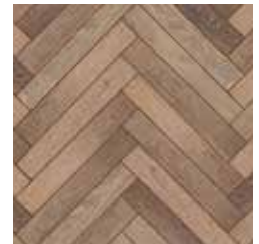

Natural, Fumed & Carbonized

Color Depth Technology

SawnPly+™ Solid-Balanced Construction

- 100% pure hardwood construction- no plywood containing excessive glues
- More stable than plywood cores in all climates
- Solid hardwood core slats offer unsurpassed stability to control expansion and contraction
- Matching hardwood wear layer and back layer perfectly balance the product, keeping the surface flat and eliminate cupping

SPECIES:	AUTHENTIC FRENCH WHITE OAK
AVAILABLE PLANK WIDTHS:	7", 8", 10" AND 14"
AVAILABLE PATTERNS:	CHEVRON AND HERRINGBONE
AVAILABLE THICKNESSES:	5/8", 3/4"
LENGTH DESCRIPTION:	20" TO 177" RANDOM 50% SQ. FT. FULL LENGTH PLANK (SEE DIAGRAM)
EDGE DETAIL:	MICRO BEVEL
TEXTURE:	LIGHT WIRE BRUSH
GRADE:	CHARACTER
CONSTRUCTION:	SAWNPLY+™ SOLID BALANCED CONSTRUCTION
	• SAWNPLY+™ WEAR LAYER
	• SAWNPLY+™ BALANCED LAYER
	• HARDWOOD STABILIZATION LAYER
	• HARDWOOD CORE SLATS
INDOOR AIR QUALITY:	FLOORSCORE-CERTIFIED FOR SUPERIOR INDOOR AIR QUALITY
ECOSMART:	PEFC CERTIFIED MANUFACTURER (WWW.PEFC.ORG)
STRUCTURE WARRANTY:	LIFETIME (SEE WARRANTY FOR DETAILS)
INSTALLATION:	NAIL, STAPLE, GLUE DOWN, AND FLOAT (SEE INSTALLATION GUIDE)
RADIANT HEAT:	YES

POLLOCK

PATTERNS AVAILABLE

CHEVRON PATTERN
5/8" x 5" x 25"

HERRINGBONE PATTERN
5/8" x 5" x 20"
5/8" x 7" x 28"

EXPECT TO SEE VARIATIONS IN COLOR, GRAIN, CHARACTER (INCLUDING KNOTS), & FILL FROM PLANK TO PLANK AND SAMPLE TO SAMPLE.
ARTISTRYFLOORING.COM