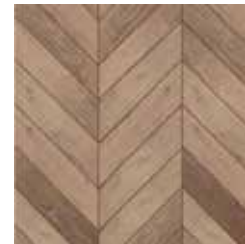

Natural, Fumed & Carbonized

Color Depth Technology

SawnPly+™ Solid-Balanced Construction

- 100% pure hardwood construction- no plywood containing excessive glues
- More stable than plywood cores in all climates
- Solid hardwood core slats offer unsurpassed stability to control expansion and contraction
- Matching hardwood wear layer and back layer perfectly balance the product, keeping the surface flat and eliminate cupping

SPECIES:	AUTHENTIC FRENCH WHITE OAK
AVAILABLE PLANK WIDTHS:	7", 8", 10" AND 14"
AVAILABLE PATTERNS:	CHEVRON AND HERRINGBONE
AVAILABLE THICKNESSES:	5/8", 3/4"
LENGTH DESCRIPTION:	20" TO 177" RANDOM 50% SQ. FT. FULL LENGTH PLANK (SEE DIAGRAM)
EDGE DETAIL:	MICRO BEVEL
TEXTURE:	LIGHT WIRE BRUSH
GRADE:	CHARACTER
CONSTRUCTION:	SAWNPLY+™ SOLID BALANCED CONSTRUCTION
	• SAWNPLY+™ WEAR LAYER
	• SAWNPLY+™ BALANCED LAYER
	• HARDWOOD STABILIZATION LAYER
	• HARDWOOD CORE SLATS
INDOOR AIR QUALITY:	FLOORSCORE-CERTIFIED FOR SUPERIOR INDOOR AIR QUALITY
ECOSMART:	PEFC CERTIFIED MANUFACTURER (WWW.PEFC.ORG)
STRUCTURE WARRANTY:	LIFETIME (SEE WARRANTY FOR DETAILS)
INSTALLATION:	NAIL, STAPLE, GLUE DOWN, AND FLOAT (SEE INSTALLATION GUIDE)
RADIANT HEAT:	YES

PICASSO

PATTERNS AVAILABLE

CHEVRON PATTERN
5/8" x 5" x 25"

HERRINGBONE PATTERN
5/8" x 5" x 20"
5/8" x 7" x 28"

EXPECT TO SEE VARIATIONS IN COLOR, GRAIN, CHARACTER (INCLUDING KNOTS), & FILL FROM PLANK TO PLANK AND SAMPLE TO SAMPLE.
ARTISTRYFLOORING.COM