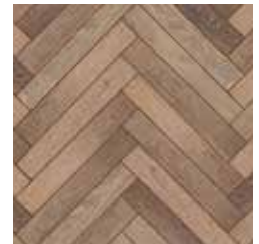

Natural, Fumed & Carbonized

Color Depth Technology

SawnPly+™ Solid-Balanced Construction

- 100% pure hardwood construction- no plywood containing excessive glues
- More stable than plywood cores in all climates
- Solid hardwood core slats offer unsurpassed stability to control expansion and contraction
- Matching hardwood wear layer and back layer perfectly balance the product, keeping the surface flat and eliminate cupping

SPECIES:	AUTHENTIC FRENCH WHITE OAK
AVAILABLE PLANK WIDTHS:	7", 8", 10" AND 14"
AVAILABLE PATTERNS:	CHEVRON AND HERRINGBONE
AVAILABLE THICKNESSES:	5/8", 3/4"
LENGTH DESCRIPTION:	20" TO 177" RANDOM 50% SQ. FT. FULL LENGTH PLANK (SEE DIAGRAM)
EDGE DETAIL:	MICRO BEVEL
TEXTURE:	LIGHT WIRE BRUSH
GRADE:	CHARACTER
CONSTRUCTION:	SAWNPLY+™ SOLID BALANCED CONSTRUCTION
	• SAWNPLY+™ WEAR LAYER
	• SAWNPLY+™ BALANCED LAYER
	• HARDWOOD STABILIZATION LAYER
	• HARDWOOD CORE SLATS
INDOOR AIR QUALITY:	FLOORSCORE-CERTIFIED FOR SUPERIOR INDOOR AIR QUALITY
ECOSMART:	PEFC CERTIFIED MANUFACTURER (WWW.PEFC.ORG)
STRUCTURE WARRANTY:	LIFETIME (SEE WARRANTY FOR DETAILS)
INSTALLATION:	NAIL, STAPLE, GLUE DOWN, AND FLOAT (SEE INSTALLATION GUIDE)
RADIANT HEAT:	YES

PICASSO

PATTERNS AVAILABLE

CHEVRON PATTERN
5/8" x 5" x 25"

HERRINGBONE PATTERN
5/8" x 5" x 20"
5/8" x 7" x 28"

EXPECT TO SEE VARIATIONS IN COLOR, GRAIN, CHARACTER (INCLUDING KNOTS), & FILL FROM PLANK TO PLANK AND SAMPLE TO SAMPLE.
ARTISTRYFLOORING.COM