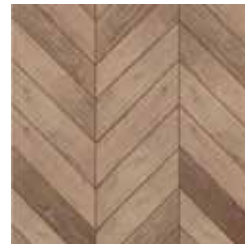

Natural, Fumed & Carbonized

Color Depth Technology

SawnPly+™ Solid-Balanced Construction

- 100% pure hardwood construction- no plywood containing excessive glues
- More stable than plywood cores in all climates
- Solid hardwood core slats offer unsurpassed stability to control expansion and contraction
- Matching hardwood wear layer and back layer perfectly balance the product, keeping the surface flat and eliminate cupping

SPECIES:	AUTHENTIC FRENCH WHITE OAK
AVAILABLE PLANK WIDTHS:	7", 8", 10" AND 14"
AVAILABLE PATTERNS:	CHEVRON AND HERRINGBONE
AVAILABLE THICKNESSES:	5/8", 3/4"
LENGTH DESCRIPTION:	20" TO 177" RANDOM 50% SQ. FT. FULL LENGTH PLANK (SEE DIAGRAM)
EDGE DETAIL:	MICRO BEVEL
TEXTURE:	LIGHT WIRE BRUSH
GRADE:	CHARACTER
CONSTRUCTION:	SAWNPLY+™ SOLID BALANCED CONSTRUCTION
	• SAWNPLY+™ WEAR LAYER
	• SAWNPLY+™ BALANCED LAYER
	• HARDWOOD STABILIZATION LAYER
	• HARDWOOD CORE SLATS
INDOOR AIR QUALITY:	FLOORSCORE-CERTIFIED FOR SUPERIOR INDOOR AIR QUALITY
ECOSMART:	PEFC CERTIFIED MANUFACTURER (WWW.PEFC.ORG)
STRUCTURE WARRANTY:	LIFETIME (SEE WARRANTY FOR DETAILS)
INSTALLATION:	NAIL, STAPLE, GLUE DOWN, AND FLOAT (SEE INSTALLATION GUIDE)
RADIANT HEAT:	YES

MUNCH

PATTERNS AVAILABLE

CHEVRON PATTERN
5/8" x 5" x 25"

HERRINGBONE PATTERN
5/8" x 5" x 20"
5/8" x 7" x 28"

EXPECT TO SEE VARIATIONS IN COLOR, GRAIN, CHARACTER (INCLUDING KNOTS), & FILL FROM PLANK TO PLANK AND SAMPLE TO SAMPLE.
ARTISTRYFLOORING.COM