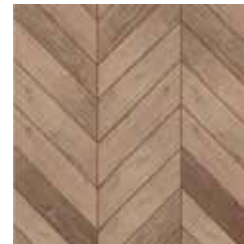

Natural, Fumed & Carbonized

Color Depth Technology

SawnPly+™ Solid-Balanced Construction

- 100% pure hardwood construction- no plywood containing excessive glues
- More stable than plywood cores in all climates
- Solid hardwood core slats offer unsurpassed stability to control expansion and contraction
- Matching hardwood wear layer and back layer perfectly balance the product, keeping the surface flat and eliminate cupping

SPECIES:	AUTHENTIC FRENCH WHITE OAK
AVAILABLE PLANK WIDTHS:	7", 8", 10" AND 14"
AVAILABLE PATTERNS:	CHEVRON AND HERRINGBONE
AVAILABLE THICKNESSES:	5/8", 3/4"
LENGTH DESCRIPTION:	20" TO 177" RANDOM 50% SQ. FT. FULL LENGTH PLANK (SEE DIAGRAM)
EDGE DETAIL:	MICRO BEVEL
TEXTURE:	LIGHT WIRE BRUSH
GRADE:	CHARACTER
CONSTRUCTION:	SAWNPLY+™ SOLID BALANCED CONSTRUCTION
	• SAWNPLY+™ WEAR LAYER
	• SAWNPLY+™ BALANCED LAYER
	• HARDWOOD STABILIZATION LAYER
	• HARDWOOD CORE SLATS
INDOOR AIR QUALITY:	FLOORSCORE-CERTIFIED FOR SUPERIOR INDOOR AIR QUALITY
ECOSMART:	PEFC CERTIFIED MANUFACTURER (WWW.PEFC.ORG)
STRUCTURE WARRANTY:	LIFETIME (SEE WARRANTY FOR DETAILS)
INSTALLATION:	NAIL, STAPLE, GLUE DOWN, AND FLOAT (SEE INSTALLATION GUIDE)
RADIANT HEAT:	YES

MAGRITTE

PATTERNS AVAILABLE

CHEVRON PATTERN
5/8" x 5" x 25"

HERRINGBONE PATTERN
5/8" x 5" x 20"
5/8" x 7" x 28"

EXPECT TO SEE VARIATIONS IN COLOR, GRAIN, CHARACTER (INCLUDING KNOTS), & FILL FROM PLANK TO PLANK AND SAMPLE TO SAMPLE.
ARTISTRYFLOORING.COM