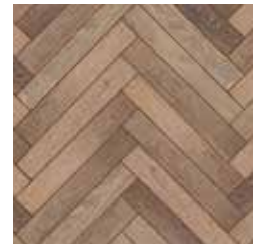

Natural, Fumed & Carbonized

Color Depth Technology

SawnPly+™ Solid-Balanced Construction

- 100% pure hardwood construction- no plywood containing excessive glues
- More stable than plywood cores in all climates
- Solid hardwood core slats offer unsurpassed stability to control expansion and contraction
- Matching hardwood wear layer and back layer perfectly balance the product, keeping the surface flat and eliminate cupping

SPECIES:	AUTHENTIC FRENCH WHITE OAK
AVAILABLE PLANK WIDTHS:	7", 8", 10" AND 14"
AVAILABLE PATTERNS:	CHEVRON AND HERRINGBONE
AVAILABLE THICKNESSES:	5/8", 3/4"
LENGTH DESCRIPTION:	20" TO 177" RANDOM 50% SQ. FT. FULL LENGTH PLANK (SEE DIAGRAM)
EDGE DETAIL:	MICRO BEVEL
TEXTURE:	LIGHT WIRE BRUSH
GRADE:	CHARACTER
CONSTRUCTION:	SAWNPLY+™ SOLID BALANCED CONSTRUCTION
	• SAWNPLY+™ WEAR LAYER
	• SAWNPLY+™ BALANCED LAYER
	• HARDWOOD STABILIZATION LAYER
	• HARDWOOD CORE SLATS
INDOOR AIR QUALITY:	FLOORSCORE-CERTIFIED FOR SUPERIOR INDOOR AIR QUALITY
ECOSMART:	PEFC CERTIFIED MANUFACTURER (WWW.PEFC.ORG)
STRUCTURE WARRANTY:	LIFETIME (SEE WARRANTY FOR DETAILS)
INSTALLATION:	NAIL, STAPLE, GLUE DOWN, AND FLOAT (SEE INSTALLATION GUIDE)
RADIANT HEAT:	YES

MAGRITTE

PATTERNS AVAILABLE

CHEVRON PATTERN
5/8" x 5" x 25"

HERRINGBONE PATTERN
5/8" x 5" x 20"
5/8" x 7" x 28"

EXPECT TO SEE VARIATIONS IN COLOR, GRAIN, CHARACTER (INCLUDING KNOTS), & FILL FROM PLANK TO PLANK AND SAMPLE TO SAMPLE.
ARTISTRYFLOORING.COM