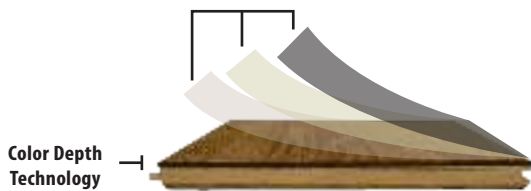

SKU/COLOR: 50254/SAN CARLOS OAK
 SPECIES: AUTHENTIC FRENCH WHITE OAK
 WIDTH: 10"
 THICKNESS: 5/8"
 LENGTH DESCRIPTION: 23" TO 86" RANDOM 50% SQ. FT. FULL LENGTH PLANK
 FINISH: DURAART+™ UV CURED MATTE URETHANE
 TEXTURE: LIGHT WIRE BRUSH
 GRADE: CHARACTER
 CONSTRUCTION: - 3MM SAWNPly+™ WEAR LAYER
 - ENGINEERED PLYWOOD CORE
 - 3MM SAWNPly+™ BACK LAYER
 INDOOR AIR QUALITY: FLOORSCORE-CERTIFIED FOR SUPERIOR INDOOR AIR QUALITY
 ECOSMART: PEFC-CERTIFIED SUSTAINABLY HARVESTED HARDWOOD
 FINISH WARRANTY: 25 YEAR RESIDENTIAL & 3 YEAR COMMERCIAL
 STRUCTURE WARRANTY: LIFETIME
 INSTALLATION: NAIL, STAPLE, GLUE DOWN, AND FLOAT
 RADIANT HEAT: YES

EXPECT TO SEE VARIATIONS IN COLOR, GRAIN, CHARACTER (INCLUDING KNOTS), & BLACK FILL FROM PLANK TO PLANK AND SAMPLE TO SAMPLE.

DuraArt+™ UV Cured Matte Urethane

- Multilayer coatings for added performance
- Natural appearance matte finish
- No additional coatings after installation
- Excellent resistance to stains
- Easy care, basic cleaners acceptable

DuraArt+™ UV Cured Matte Urethane

Color Depth Technology

- Color permeates through Sawnply wear layer stopping surface scratches from exposing light wood underneath the finish.
- Offers increased hardness and stability.

Product Features

- Authentic French White Oak
- Matching 3mm Sawnply™ hardwood wear layer and 3mm Sawnply™ hardwood back layer perfectly balance the product keeping the surface flat and eliminate cupping.
- DuraArt+™ UV Cured Matte Urethane Finish delivers a soft and silky feel similar to natural oil
- FloorScore certified for healthy indoor air quality
- PEFC sustainably harvested wood
- Long plank average