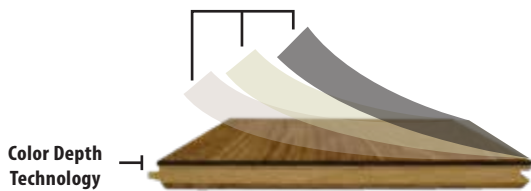

SKU/COLOR: 50277/RAW OAK
 SPECIES: AUTHENTIC FRENCH WHITE OAK
 WIDTH: 10"
 THICKNESS: 5/8"
 LENGTH DESCRIPTION: 23" TO 86" RANDOM 50% SQ. FT. FULL LENGTH PLANK
 FINISH: DURAART+™ UV CURED MATTE URETHANE
 TEXTURE: LIGHT WIRE BRUSH
 GRADE: CHARACTER
 CONSTRUCTION: - 3MM SAWNPly+™ WEAR LAYER
 - ENGINEERED PLYWOOD CORE
 - 3MM SAWNPly+™ BACK LAYER
 INDOOR AIR QUALITY: FLOORSCORE-CERTIFIED FOR SUPERIOR INDOOR AIR QUALITY
 ECOSMART: PEFC-CERTIFIED MANUFACTURER (WWW.PEFC.ORG)
 FINISH WARRANTY: LIFETIME RESIDENTIAL & 3 YEAR COMMERCIAL
 STRUCTURE WARRANTY: LIFETIME
 INSTALLATION: NAIL, STAPLE, GLUE DOWN, AND FLOAT
 RADIANT HEAT: YES

EXPECT TO SEE VARIATIONS IN COLOR, GRAIN, CHARACTER (INCLUDING KNOTS), & BLACK FILL FROM PLANK TO PLANK AND SAMPLE TO SAMPLE.

DuraArt+™ UV Cured Matte Urethane

- Multilayer coatings for added performance
- Natural appearance matte finish
- No additional coatings after installation
- Excellent resistance to stains
- Easy care, basic cleaners acceptable

DuraArt+™ UV Cured Matte Urethane

Color Depth Technology

- Color permeates through Sawnply wear layer stopping surface scratches from exposing light wood underneath the finish.
- Offers increased hardness and stability.

Product Features

- Authentic French White Oak
- Matching 3mm Sawnply™ hardwood wear layer and 3mm Sawnply™ hardwood back layer perfectly balance the product keeping the surface flat and eliminate cupping.
- DuraArt+™ UV Cured Matte Urethane Finish delivers a soft and silky feel similar to natural oil
- FloorScore certified for healthy indoor air quality
- PEFC certified manufacturer (www.pefc.org)
- Long plank average