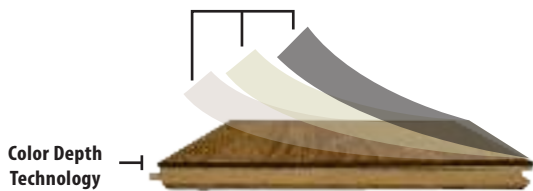

SKU/COLOR: 50255/PALEO OAK
 SPECIES: AUTHENTIC FRENCH WHITE OAK
 WIDTH: 10"
 THICKNESS: 5/8"
 LENGTH DESCRIPTION: 23" TO 86" RANDOM 50% SQ. FT. FULL LENGTH PLANK
 FINISH: DURAART+™ UV CURED MATTE URETHANE
 TEXTURE: LIGHT WIRE BRUSH
 GRADE: CHARACTER
 CONSTRUCTION: - 3MM SAWNPly+™ WEAR LAYER
 - ENGINEERED PLYWOOD CORE
 - 3MM SAWNPly+™ BACK LAYER
 INDOOR AIR QUALITY: FLOORSCORE-CERTIFIED FOR SUPERIOR INDOOR AIR QUALITY
 ECOSMART: PEFC-CERTIFIED SUSTAINABLY HARVESTED HARDWOOD
 FINISH WARRANTY: 25 YEAR RESIDENTIAL & 3 YEAR COMMERCIAL
 STRUCTURE WARRANTY: LIFETIME
 INSTALLATION: NAIL, STAPLE, GLUE DOWN, AND FLOAT
 RADIANT HEAT: YES

EXPECT TO SEE VARIATIONS IN COLOR, GRAIN, CHARACTER (INCLUDING KNOTS), & BLACK FILL FROM PLANK TO PLANK AND SAMPLE TO SAMPLE.

DuraArt+™ UV Cured Matte Urethane

- Multilayer coatings for added performance
- Natural appearance matte finish
- No additional coatings after installation
- Excellent resistance to stains
- Easy care, basic cleaners acceptable

DuraArt+™ UV Cured Matte Urethane

Color Depth Technology

- Color permeates through Sawnply wear layer stopping surface scratches from exposing light wood underneath the finish.
- Offers increased hardness and stability.

Product Features

- Authentic French White Oak
- Matching 3mm Sawnply™ hardwood wear layer and 3mm Sawnply™ hardwood back layer perfectly balance the product keeping the surface flat and eliminate cupping.
- DuraArt+™ UV Cured Matte Urethane Finish delivers a soft and silky feel similar to natural oil
- FloorScore certified for healthy indoor air quality
- PEFC sustainably harvested wood
- Long plank average