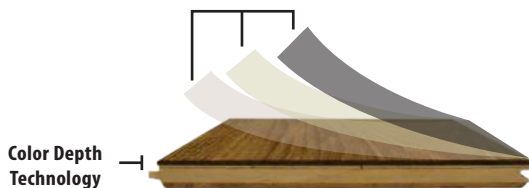

SKU/COLOR: 50255/PALEO OAK
 SPECIES: AUTHENTIC FRENCH WHITE OAK
 WIDTH: 10"
 THICKNESS: 5/8"
 LENGTH DESCRIPTION: 23" TO 86" RANDOM 50% SQ. FT. FULL LENGTH PLANK
 FINISH: DURAART+™ UV CURED MATTE URETHANE
 TEXTURE: LIGHT WIRE BRUSH
 GRADE: CHARACTER
 CONSTRUCTION: - 3MM SAWNPly+™ WEAR LAYER
 - ENGINEERED PLYWOOD CORE
 - 3MM SAWNPly+™ BACK LAYER
 INDOOR AIR QUALITY: FLOORSCORE-CERTIFIED FOR SUPERIOR INDOOR AIR QUALITY
 ECOSMART: PEFC-CERTIFIED MANUFACTURER (WWW.PEFC.ORG)
 FINISH WARRANTY: LIFETIME RESIDENTIAL & 3 YEAR COMMERCIAL
 STRUCTURE WARRANTY: LIFETIME
 INSTALLATION: NAIL, STAPLE, GLUE DOWN, AND FLOAT
 RADIANT HEAT: YES

EXPECT TO SEE VARIATIONS IN COLOR, GRAIN, CHARACTER (INCLUDING KNOTS), & BLACK FILL FROM PLANK TO PLANK AND SAMPLE TO SAMPLE.

DuraArt+™ UV Cured Matte Urethane

- Multilayer coatings for added performance
- Natural appearance matte finish
- No additional coatings after installation
- Excellent resistance to stains
- Easy care, basic cleaners acceptable

Product Features

- Authentic French White Oak
- Matching 3mm SawnPly™ hardwood wear layer and 3mm SawnPly™ hardwood back layer perfectly balance the product keeping the surface flat and eliminate cupping.
- DuraArt+™ UV Cured Matte Urethane Finish delivers a soft and silky feel similar to natural oil
- FloorScore certified for healthy indoor air quality
- PEFC certified manufacture (www.pefc.org)
- Long plank average

DuraArt+™ UV Cured Matte Urethane

Color Depth Technology

- Color permeates through Sawnply wear layer stopping surface scratches from exposing light wood underneath the finish.
- Offers increased hardness and stability.