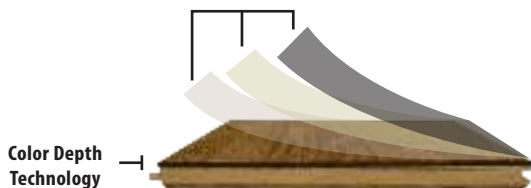

SKU/COLOR: 50172/BURLAP OAK
 SPECIES: AUTHENTIC FRENCH WHITE OAK
 WIDTH: 10"
 THICKNESS: 5/8"
 LENGTH DESCRIPTION: 23" TO 86" RANDOM 50% SQ. FT. FULL LENGTH PLANK
 FINISH: DURAART+™ UV CURED MATTE URETHANE
 TEXTURE: LIGHT WIRE BRUSH
 GRADE: CHARACTER
 CONSTRUCTION: - 3MM SAWNPly+™ WEAR LAYER
 - ENGINEERED PLYWOOD CORE
 - 3MM SAWNPly+™ BACK LAYER
 INDOOR AIR QUALITY: FLOORSCORE-CERTIFIED FOR SUPERIOR INDOOR AIR QUALITY
 ECOSMART: PEFC-CERTIFIED SUSTAINABLY HARVESTED HARDWOOD
 FINISH WARRANTY: 25 YEAR RESIDENTIAL & 3 YEAR COMMERCIAL
 STRUCTURE WARRANTY: LIFETIME
 INSTALLATION: NAIL, STAPLE, GLUE DOWN, AND FLOAT
 RADIANT HEAT: YES

EXPECT TO SEE VARIATIONS IN COLOR, GRAIN, CHARACTER (INCLUDING KNOTS), & BLACK FILL FROM PLANK TO PLANK AND SAMPLE TO SAMPLE.

DuraArt+™ UV Cured Matte Urethane

- Multilayer coatings for added performance
- Natural appearance matte finish
- No additional coatings after installation
- Excellent resistance to stains
- Easy care, basic cleaners acceptable

DuraArt+™ UV Cured Matte Urethane

Color Depth Technology

- Color permeates through Sawnply wear layer stopping surface scratches from exposing light wood underneath the finish.
- Offers increased hardness and stability.

Product Features

- Authentic French White Oak
- Matching 3mm Sawnply™ hardwood wear layer and 3mm Sawnply™ hardwood back layer perfectly balance the product keeping the surface flat and eliminate cupping.
- DuraArt+™ UV Cured Matte Urethane Finish delivers a soft and silky feel similar to natural oil
- FloorScore certified for healthy indoor air quality
- PEFC sustainably harvested wood
- Long plank average