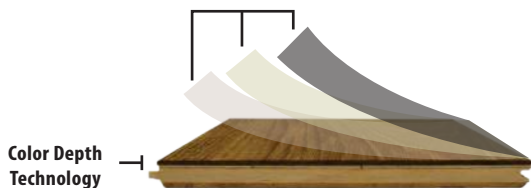

DuraArt+™ UV Cured Matte Urethane

Color Depth Technology

- Color permeates through Sawnply wear layer stopping surface scratches from exposing light wood underneath the finish.
- Offers increased hardness and stability.