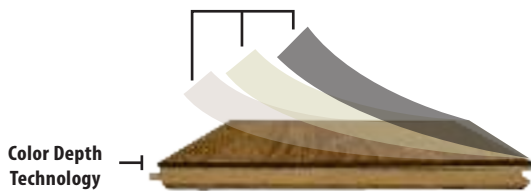

SKU/COLOR:	50174/ARIZONA OAK
SPECIES:	AUTHENTIC FRENCH WHITE OAK
WIDTH:	10"
THICKNESS:	5/8"
LENGTH DESCRIPTION:	23" TO 86" RANDOM 50% SQ. FT. FULL LENGTH PLANK
FINISH:	DURAART+™ UV CURED MATTE URETHANE
TEXTURE:	LIGHT WIRE BRUSH
GRADE:	CHARACTER
CONSTRUCTION:	- 3MM SAWNPly+™ WEAR LAYER - ENGINEERED PLYWOOD CORE - 3MM SAWNPly+™ BACK LAYER
INDOOR AIR QUALITY:	FLOORSCORE-CERTIFIED FOR SUPERIOR INDOOR AIR QUALITY
ECOSMART:	PEFC-CERTIFIED SUSTAINABLY HARVESTED HARDWOOD
FINISH WARRANTY:	25 YEAR RESIDENTIAL & 3 YEAR COMMERCIAL
STRUCTURE WARRANTY:	LIFETIME
INSTALLATION:	NAIL, STAPLE, GLUE DOWN, AND FLOAT
RADIANT HEAT:	YES
EXPECT TO SEE VARIATIONS IN COLOR, GRAIN, CHARACTER (INCLUDING KNOTS), & BLACK FILL FROM PLANK TO PLANK AND SAMPLE TO SAMPLE.	

DuraArt+™ UV Cured Matte Urethane

- Multilayer coatings for added performance
- Natural appearance matte finish
- No additional coatings after installation
- Excellent resistance to stains
- Easy care, basic cleaners acceptable

DuraArt+™ UV Cured Matte Urethane

Color Depth Technology

- Color permeates through Sawnply wear layer stopping surface scratches from exposing light wood underneath the finish.
- Offers increased hardness and stability.

Product Features

- Authentic French White Oak
- Matching 3mm Sawnply™ hardwood wear layer and 3mm Sawnply™ hardwood back layer perfectly balance the product keeping the surface flat and eliminate cupping.
- DuraArt+™ UV Cured Matte Urethane Finish delivers a soft and silky feel similar to natural oil
- FloorScore certified for healthy indoor air quality
- PEFC sustainably harvested wood
- Long plank average