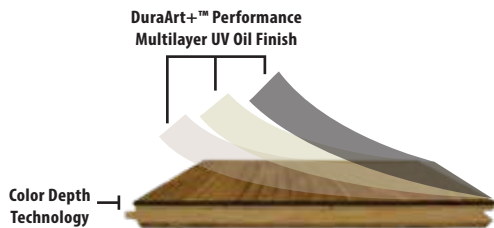

SPECIES:	AUTHENTIC FRENCH WHITE OAK
AVAILABLE WIDTHS:	5", 7", 10" AND 14"
AVAILABLE PATTERNS:	CHEVRON AND HERRINGBONE
AVAILABLE THICKNESSES:	5/8" AND 3/4"
LENGTH DESCRIPTION:	SEE ARTISTRY XL PLANKS DIAGRAM
FINISH:	DURAART+™ PERFORMANCE MULTILAYER UV CURED OIL
TEXTURE:	LIGHT WIRE BRUSH
GRADE:	PLAIN SAWN - CHARACTER - SELECT - AB
CONSTRUCTION:	SAWNPLY+™ 4 LAYER BALANCED SOLID HARDWOOD <ul style="list-style-type: none"> • 3/4" THICK: 5MM SAWNPLY+™ WEAR AND BACK LAYER • 5/8" THICK: 3MM SAWNPLY+™ WEAR AND BACK LAYER • 1MM HARDWOOD STABILIZATION LAYER • 8MM HARDWOOD CORE SLATS
INDOOR AIR QUALITY:	FLOORSCORE-CERTIFIED FOR SUPERIOR INDOOR AIR QUALITY
ECOSMART:	PEFC CERTIFIED MANUFACTURER (WWW.PEFC.ORG)
FINISH WARRANTY:	LIFETIME RESIDENTIAL & 3 YEAR COMMERCIAL (SEE WARRANTY FOR DETAILS)
STRUCTURE WARRANTY:	LIFETIME (SEE WARRANTY FOR DETAILS)
INSTALLATION:	NAIL, STAPLE, GLUE DOWN, AND FLOAT (SEE INSTALLATION GUIDE)
RADIANT HEAT:	YES

EXPECT TO SEE VARIATIONS IN COLOR, GRAIN, CHARACTER (INCLUDING KNOTS), & BLACK FILL FROM PLANK TO PLANK AND SAMPLE TO SAMPLE.

DuraArt+™ Performance Multilayer UV Cured Oil Finish

- Multilayer UV Oil coating for added performances
- Natural look and feel with high definition clarity
- Zero VOC - FloorScore Certified
- Does NOT require topcoat after installation
- Greater stain resistance vs. hardwax and penetrating oils
- Higher performance durability than penetrating or hard wax oils
- Superior repair-ability vs urethane floors

Color Depth Technology

- Color permeates through Sawnply wear layer stopping surface scratches from exposing light wood underneath the finish.
- Offers increased hardness and stability.

SawnPly+™ Solid-Balanced Construction