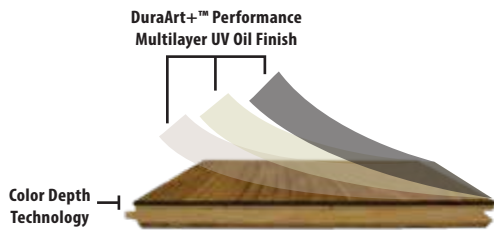

SPECIES:	AUTHENTIC FRENCH WHITE OAK
AVAILABLE WIDTHS:	5", 7", 10" AND 14"
AVAILABLE PATTERNS:	CHEVRON AND HERRINGBONE
AVAILABLE THICKNESSES:	5/8" AND 3/4"
LENGTH DESCRIPTION:	SEE ARTISTRY XL PLANKS DIAGRAM
FINISH:	DURAART+™ PERFORMANCE MULTILAYER UV CURED OIL
TEXTURE:	LIGHT WIRE BRUSH
GRADE:	PLAIN SAWN - CHARACTER - SELECT - AB
CONSTRUCTION:	SAWNPLY+™ 4 LAYER BALANCED SOLID HARDWOOD <ul style="list-style-type: none"> • 3/4" THICK: 5MM SAWNPLY+™ WEAR AND BACK LAYER • 5/8" THICK: 3MM SAWNPLY+™ WEAR AND BACK LAYER • 1MM HARDWOOD STABILIZATION LAYER • 8MM HARDWOOD CORE SLATS
INDOOR AIR QUALITY:	FLOORSCORE-CERTIFIED FOR SUPERIOR INDOOR AIR QUALITY
ECOSMART:	PEFC CERTIFIED MANUFACTURER (WWW.PEFC.ORG)
FINISH WARRANTY:	LIFETIME RESIDENTIAL & 3 YEAR COMMERCIAL (SEE WARRANTY FOR DETAILS)
STRUCTURE WARRANTY:	LIFETIME (SEE WARRANTY FOR DETAILS)
INSTALLATION:	NAIL, STAPLE, GLUE DOWN, AND FLOAT (SEE INSTALLATION GUIDE)
RADIANT HEAT:	YES

EXPECT TO SEE VARIATIONS IN COLOR, GRAIN, CHARACTER (INCLUDING KNOTS),
& BLACK FILL FROM PLANK TO PLANK AND SAMPLE TO SAMPLE.

DuraArt+™ Performance Multilayer UV Cured Oil Finish

- Multilayer UV Oil coating for added performances
- Natural look and feel with high definition clarity
- Zero VOC - FloorScore Certified
- Does NOT require topcoat after installation
- Greater stain resistance vs. hardwax and penetrating oils
- Higher performance durability than penetrating or hard wax oils
- Superior repair-ability vs urethane floors

Color Depth Technology

- Color permeates through Sawnply wear layer stopping surface scratches from exposing light wood underneath the finish.
- Offers increased hardness and stability.

SawnPly+™ Solid-Balanced Construction