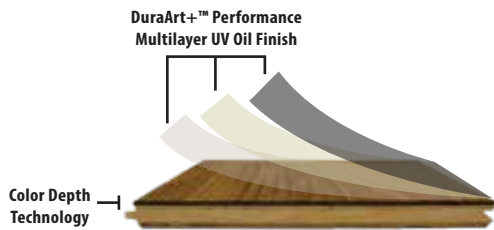

SPECIES:	AUTHENTIC FRENCH WHITE OAK
AVAILABLE WIDTHS:	5", 7", 10" AND 14"
AVAILABLE PATTERNS:	CHEVRON AND HERRINGBONE
AVAILABLE THICKNESSES:	5/8" AND 3/4"
LENGTH DESCRIPTION:	SEE ARTISTRY XL PLANKS DIAGRAM
FINISH:	DURAART+™ PERFORMANCE MULTILAYER UV CURED OIL
TEXTURE:	LIGHT WIRE BRUSH
GRADE:	PLAIN SAWN - CHARACTER - SELECT - AB
CONSTRUCTION:	SAWNPLY+™ 4 LAYER BALANCED SOLID HARDWOOD <ul style="list-style-type: none"> • 3/4" THICK: 5MM SAWNPLY+™ WEAR AND BACK LAYER • 5/8" THICK: 3MM SAWNPLY+™ WEAR AND BACK LAYER • 1MM HARDWOOD STABILIZATION LAYER • 8MM HARDWOOD CORE SLATS
INDOOR AIR QUALITY:	FLOORSCORE-CERTIFIED FOR SUPERIOR INDOOR AIR QUALITY
ECOSMART:	PEFC CERTIFIED MANUFACTURER (WWW.PEFC.ORG)
FINISH WARRANTY:	LIFETIME RESIDENTIAL & 3 YEAR COMMERCIAL (SEE WARRANTY FOR DETAILS)
STRUCTURE WARRANTY:	LIFETIME (SEE WARRANTY FOR DETAILS)
INSTALLATION:	NAIL, STAPLE, GLUE DOWN, AND FLOAT (SEE INSTALLATION GUIDE)
RADIANT HEAT:	YES

EXPECT TO SEE VARIATIONS IN COLOR, GRAIN, CHARACTER (INCLUDING KNOTS), & BLACK FILL FROM PLANK TO PLANK AND SAMPLE TO SAMPLE.

DuraArt+™ Performance Multilayer UV Cured Oil Finish

- Multilayer UV Oil coating for added performances
- Natural look and feel with high definition clarity
- Zero VOC - FloorScore Certified
- Does NOT require topcoat after installation
- Greater stain resistance vs. hardwax and penetrating oils
- Higher performance durability than penetrating or hard wax oils
- Superior repair-ability vs urethane floors

Color Depth Technology

- Color permeates through Sawnply wear layer stopping surface scratches from exposing light wood underneath the finish.
- Offers increased hardness and stability.

SawnPly+™ Solid-Balanced Construction