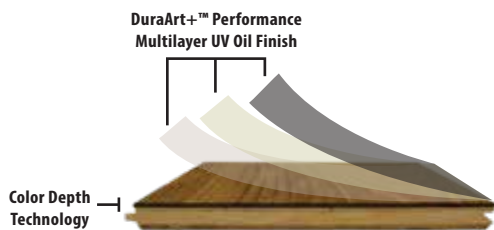

SPECIES:	AUTHENTIC FRENCH WHITE OAK
AVAILABLE WIDTHS:	5", 7", 10" AND 14"
AVAILABLE PATTERNS:	CHEVRON AND HERRINGBONE
AVAILABLE THICKNESSES:	5/8" AND 3/4"
LENGTH DESCRIPTION:	SEE ARTISTRY XL PLANKS DIAGRAM
FINISH:	DURAART+™ PERFORMANCE MULTILAYER UV CURED OIL
TEXTURE:	LIGHT WIRE BRUSH
GRADE:	PLAIN SAWN - CHARACTER - SELECT - AB
CONSTRUCTION:	SAWNPLY+™ 4 LAYER BALANCED SOLID HARDWOOD <ul style="list-style-type: none"> • 3/4" THICK: 5MM SAWNPLY+™ WEAR AND BACK LAYER • 5/8" THICK: 3MM SAWNPLY+™ WEAR AND BACK LAYER • 1MM HARDWOOD STABILIZATION LAYER • 8MM HARDWOOD CORE SLATS
INDOOR AIR QUALITY:	FLOORSCORE-CERTIFIED FOR SUPERIOR INDOOR AIR QUALITY
ECOSMART:	PEFC CERTIFIED MANUFACTURER (WWW.PEFC.ORG)
FINISH WARRANTY:	LIFETIME RESIDENTIAL & 3 YEAR COMMERCIAL (SEE WARRANTY FOR DETAILS)
STRUCTURE WARRANTY:	LIFETIME (SEE WARRANTY FOR DETAILS)
INSTALLATION:	NAIL, STAPLE, GLUE DOWN, AND FLOAT (SEE INSTALLATION GUIDE)
RADIANT HEAT:	YES

EXPECT TO SEE VARIATIONS IN COLOR, GRAIN, CHARACTER (INCLUDING KNOTS), & BLACK FILL FROM PLANK TO PLANK AND SAMPLE TO SAMPLE.

DuraArt+™ Performance Multilayer UV Cured Oil Finish

- Multilayer UV Oil coating for added performances
- Natural look and feel with high definition clarity
- Zero VOC - FloorScore Certified
- Does NOT require topcoat after installation
- Greater stain resistance vs. hardwax and penetrating oils
- Higher performance durability than penetrating or hard wax oils
- Superior repair-ability vs urethane floors

Color Depth Technology

- Color permeates through Sawnply wear layer stopping surface scratches from exposing light wood underneath the finish.
- Offers increased hardness and stability.

SawnPly+™ Solid-Balanced Construction