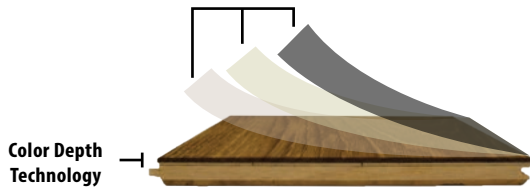

FINISH: DURAART+™ UV CURED MATTE URETHANE

TEXTURE: LIGHT WIRE BRUSH

GRADE: CHARACTER

CONSTRUCTION: - 3MM SAWNPly+™ WEAR LAYER

- 9.5MM PLY ENGINEERED PLYWOOD CORE

INDOOR AIR QUALITY: FLOORScore-CERTIFIED FOR SUPERIOR INDOOR AIR QUALITY

NOTE: EXPECT TO SEE VARIATIONS IN COLOR, GRAIN, CHARACTER (INCLUDING KNOTS), & BLACK FILL FROM PLANK TO PLANK AND SAMPLE TO SAMPLE.

DuraArt+™ UV Cured Matte Urethane

- Multilayer coatings for added performance
- Natural appearance matte finish
- No additional coatings after installation
- Excellent resistance to stains
- Easy care, basic cleaners acceptable

DuraArt+™ UV Cured Matte Urethane

Color Depth Technology

- Color permeates through Sawnply wear layer stopping surface scratches from exposing light wood underneath the finish.
- Offers increased hardness and stability.