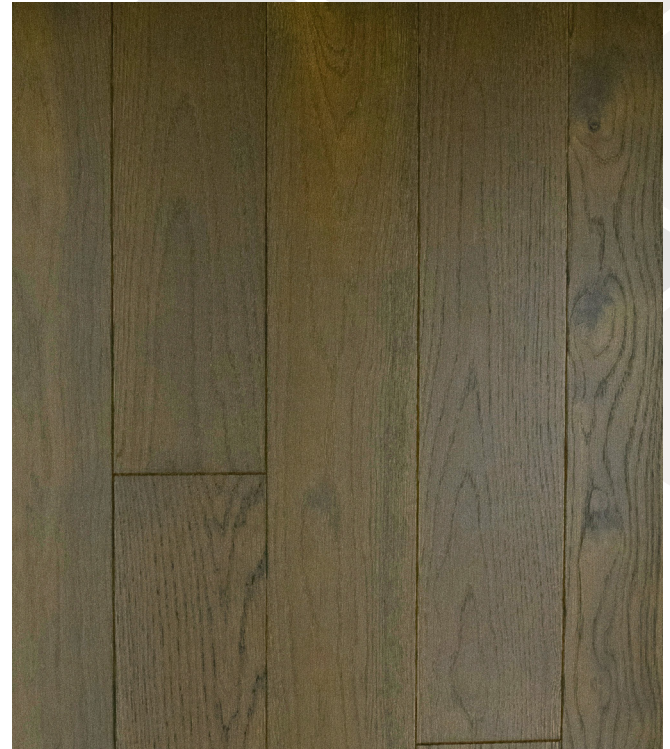

ARTISTRY[®] NORWOOD COLLECTION

Hardwood Flooring

Toasted Oak

SKU/COLOR: 50240/TOASTED OAK

SPECIES: AUTHENTIC FRENCH WHITE OAK

WIDTH: 5"

THICKNESS: 1/2"

LENGTH DESCRIPTION: 23" TO 71" RANDOM 50% SQ. FT. FULL LENGTH PLANK

FINISH: DURAART+™ UV CURED MATTE URETHANE

TEXTURE: LIGHT WIRE BRUSH

GRADE: CHARACTER

CONSTRUCTION: - 3MM SAWNPly+™ WEAR LAYER

- 9.5MM PLY ENGINEERED PLYWOOD CORE

INDOOR AIR QUALITY: FLOORScore-CERTIFIED FOR SUPERIOR INDOOR AIR QUALITY

NOTE: EXPECT TO SEE VARIATIONS IN COLOR, GRAIN, CHARACTER (INCLUDING KNOTS), & BLACK FILL FROM PLANK TO PLANK AND SAMPLE TO SAMPLE.

DuraArt+™ UV Cured Matte Urethane

- Multilayer coatings for added performance
- Natural appearance matte finish
- No additional coatings after installation
- Excellent resistance to stains
- Easy care, basic cleaners acceptable

DuraArt+™ UV Cured Matte Urethane

Color Depth Technology

- Color permeates through Sawnply wear layer stopping surface scratches from exposing light wood underneath the finish.
- Offers increased hardness and stability.