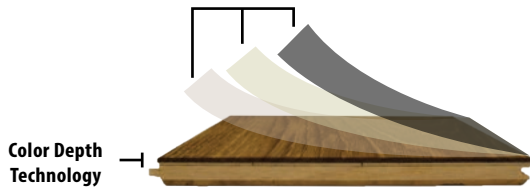

FINISH: DURAAART+™ UV CURED MATTE URETHANE

TEXTURE: LIGHT WIRE BRUSH

GRADE: CHARACTER

CONSTRUCTION: - 3MM SAWNPly+™ WEAR LAYER

- 9.5MM PLY ENGINEERED PLYWOOD CORE

INDOOR AIR QUALITY: FLOORScore-CERTIFIED FOR SUPERIOR INDOOR AIR QUALITY

NOTE: EXPECT TO SEE VARIATIONS IN COLOR, GRAIN, CHARACTER (INCLUDING KNOTS), & BLACK FILL FROM PLANK TO PLANK AND SAMPLE TO SAMPLE.

DuraArt+™ UV Cured Matte Urethane

- Multilayer coatings for added performance
- Natural appearance matte finish
- No additional coatings after installation
- Excellent resistance to stains
- Easy care, basic cleaners acceptable

DuraArt+™ UV Cured Matte Urethane

Color Depth Technology

- Color permeates through Sawnply wear layer stopping surface scratches from exposing light wood underneath the finish.
- Offers increased hardness and stability.