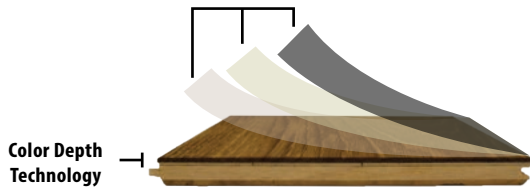

FINISH: DURAAART+™ UV CURED MATTE URETHANE

TEXTURE: LIGHT WIRE BRUSH

GRADE: CHARACTER

CONSTRUCTION: - 3MM SAWNPly+™ WEAR LAYER

- 9.5MM PLY ENGINEERED PLYWOOD CORE

INDOOR AIR QUALITY: FLOORScore-CERTIFIED FOR SUPERIOR INDOOR AIR QUALITY

NOTE: EXPECT TO SEE VARIATIONS IN COLOR, GRAIN, CHARACTER (INCLUDING KNOTS), & BLACK FILL FROM PLANK TO PLANK AND SAMPLE TO SAMPLE.

DuraArt+™ UV Cured Matte Urethane

- Multilayer coatings for added performance
- Natural appearance matte finish
- No additional coatings after installation
- Excellent resistance to stains
- Easy care, basic cleaners acceptable

DuraArt+™ UV Cured
Matte Urethane

Color Depth Technology

- Color permeates through Sawnply wear layer stopping surface scratches from exposing light wood underneath the finish.
- Offers increased hardness and stability.