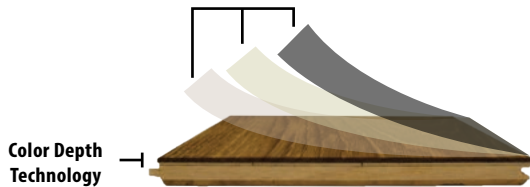

### Color Depth Technology

- Color permeates through Sawnply wear layer stopping surface scratches from exposing light wood underneath the finish.
- Offers increased hardness and stability.