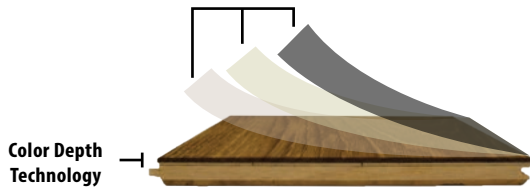

DuraArt+™ UV Cured Matte Urethane

Color Depth Technology

- Color permeates through Sawnply wear layer stopping surface scratches from exposing light wood underneath the finish.
- Offers increased hardness and stability.