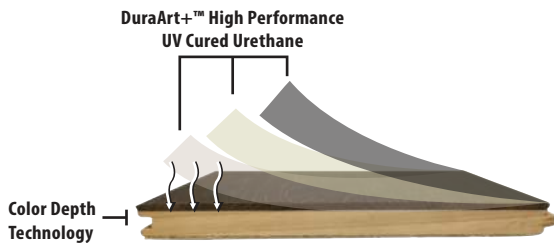

ARTISTRY® HARDWOOD FLOORING

LOFT COLLECTION Tawney Oak

SKU/COLOR:	50019/TAWNEY OAK
SPECIES:	AUTHENTIC FRENCH WHITE OAK
WIDTH:	6"
THICKNESS:	9/16"
LENGTH DESCRIPTION:	23" TO 86" RANDOM 50% SQ. FT. FULL LENGTH PLANK
FINISH:	DURAART+™ HIGH PERFORMANCE UV CURED URETHANE
TEXTURE:	LIGHT WIRE BRUSH, ARTISAN SCULPTED, DISTRESSED
GRADE:	CHARACTER
CONSTRUCTION:	SAWNPLY+™ 3 LAYER ENGINEERED SOLID HARDWOOD - 3MM SAWNPLY+™ WEAR LAYER (COLOR-DEPTH TECHNOLOGY) - 9.5MM CORE SLATS - 1.5MM STABILIZATION LAYER
INDOOR AIR QUALITY:	FLOORSCORE-CERTIFIED FOR SUPERIOR INDOOR AIR QUALITY
ECOSMART:	PEFC CERTIFIED MANUFACTURER (WWW.PEFC.ORG)
FINISH WARRANTY:	LIFETIME RESIDENTIAL & 3 YEAR COMMERCIAL (SEE WARRANTY FOR DETAILS)
STRUCTURE WARRANTY:	LIFETIME (SEE WARRANTY FOR DETAILS)
INSTALLATION:	NAIL, STAPLE, GLUE DOWN, AND FLOAT (SEE INSTALLATION GUIDE)
RADIANT HEAT:	YES
EXPECT TO SEE VARIATIONS IN COLOR, GRAIN, CHARACTER (INCLUDING KNOTS), & BLACK FILL FROM PLANK TO PLANK AND SAMPLE TO SAMPLE.	

Product Features

- Authentic French White Oak
- FloorScore certified for healthy indoor air quality
- PEFC certified manufacturer (www.pefc.org)
- Long plank average

DuraArt+™ High Performance UV Cured Urethane

DuraArt+™ Zero VOC High Performance UV Cured Urethane is well suited for residential and commercial spaces. DuraArt+™ High Performance UV Cured Urethane finish allows you to simply repair surface scratches and refresh high-traffic areas without the need to disturb your entire space. Other typical urethane finishes require complete sanding and refinishing of the entire floor to repair damage. DuraArt+™ only requires simple maintenance that cleans and revitalizes your finish in one step, saving you money and time.

Color Depth Technology

- Color permeates through Sawnply™ wear layer stopping surface scratches from exposing light wood underneath the finish.
- Offers increased hardness and stability.

Artistry XL Planks