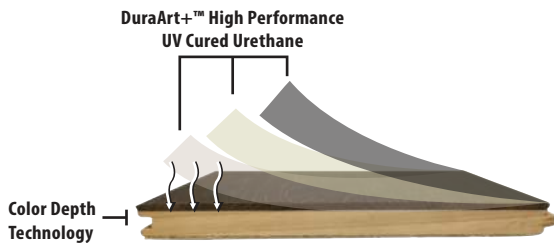

ARTISTRY[®]
HARDWOOD FLOORING

LOFT COLLECTION Platinum Oak

SKU/COLOR:	50088/PLATINUM OAK
SPECIES:	AUTHENTIC FRENCH WHITE OAK
WIDTH:	6"
THICKNESS:	9/16"
LENGTH DESCRIPTION:	23" TO 86" RANDOM 50% SQ. FT. FULL LENGTH PLANK
FINISH:	DURAART+™ HIGH PERFORMANCE UV CURED URETHANE
TEXTURE:	LIGHT WIRE BRUSH, ARTISAN SCULPTED, DISTRESSED
GRADE:	CHARACTER
CONSTRUCTION:	SAWNPLY+™ 3 LAYER ENGINEERED SOLID HARDWOOD - 3MM SAWNPLY+™ WEAR LAYER (COLOR-DEPTH TECHNOLOGY) - 9.5MM CORE SLATS - 1.5MM STABILIZATION LAYER
INDOOR AIR QUALITY:	FLOORSCORE-CERTIFIED FOR SUPERIOR INDOOR AIR QUALITY
ECOSMART:	PEFC CERTIFIED MANUFACTURER (WWW.PEFC.ORG)
FINISH WARRANTY:	LIFETIME RESIDENTIAL & 3 YEAR COMMERCIAL (SEE WARRANTY FOR DETAILS)
STRUCTURE WARRANTY:	LIFETIME (SEE WARRANTY FOR DETAILS)
INSTALLATION:	NAIL, STAPLE, GLUE DOWN, AND FLOAT (SEE INSTALLATION GUIDE)
RADIANT HEAT:	YES
EXPECT TO SEE VARIATIONS IN COLOR, GRAIN, CHARACTER (INCLUDING KNOTS), & BLACK FILL FROM PLANK TO PLANK AND SAMPLE TO SAMPLE.	

Product Features

- Authentic French White Oak
- FloorScore certified for healthy indoor air quality
- PEFC certified manufacturer (www.pefc.org)
- Long plank average

DuraArt+™ High Performance UV Cured Urethane

DuraArt+™ Zero VOC High Performance UV Cured Urethane is well suited for residential and commercial spaces. DuraArt+™ High Performance UV Cured Urethane finish allows you to simply repair surface scratches and refresh high-traffic areas without the need to disturb your entire space. Other typical urethane finishes require complete sanding and refinishing of the entire floor to repair damage. DuraArt+™ only requires simple maintenance that cleans and revitalizes your finish in one step, saving you money and time.

Color Depth Technology

- Color permeates through Sawnply™ wear layer stopping surface scratches from exposing light wood underneath the finish.
- Offers increased hardness and stability.

Artistry XL Planks