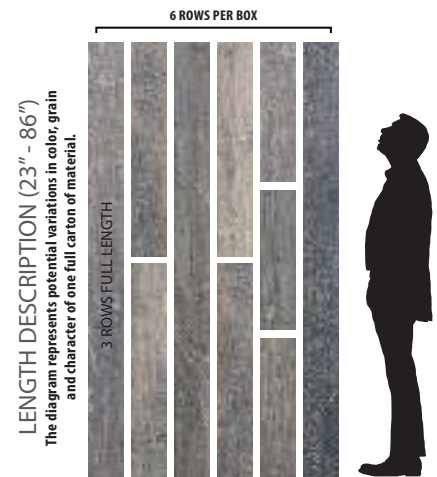

Artistry XL Planks

Artistry Hardwood offers the longest average length plank in the industry. In each carton of Artistry Hardwood flooring, at least 50% of the square footage will be represented as full-length planks.

Most other products in the industry will use the language "up to" but never specify how many of the long planks are provided in each carton. Longer planks provide greater visual continuity to your space and show the true unique beauty of mother nature.