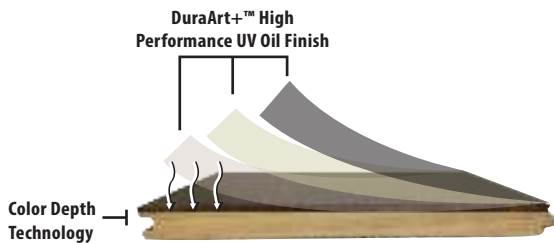

# LOFT COLLECTION Platinum Oak

SKU/COLOR:	50088/PLATINUM OAK
SPECIES:	AUTHENTIC FRENCH WHITE OAK
WIDTH:	6"
THICKNESS:	9/16"
LENGTH DESCRIPTION:	23" TO 86" RANDOM 50% SQ. FT. FULL LENGTH PLANK
FINISH:	DURAART+™ HIGH PERFORMANCE UV OIL
TEXTURE:	LIGHT WIRE BRUSH, ARTISAN SCULPTED, DISTRESSED
GRADE:	CHARACTER
CONSTRUCTION:	SAWNPLY+™ 3 LAYER ENGINEERED SOLID HARDWOOD - 3MM SAWNPLY+™ WEAR LAYER (COLOR-DEPTH TECHNOLOGY) - 9.5MM SAWNPLY+™ CORE SLATS - 1.5MM SAWNPLY+™ STABILIZATION LAYER
INDOOR AIR QUALITY:	FLOORSCORE-CERTIFIED FOR SUPERIOR INDOOR AIR QUALITY
ECOSMART:	PEFC CERTIFIED MANUFACTURER
FINISH WARRANTY:	LIFETIME RESIDENTIAL & 3 YEAR COMMERCIAL (SEE WARRANTY FOR DETAILS)
STRUCTURE WARRANTY:	LIFETIME (SEE WARRANTY FOR DETAILS)
INSTALLATION:	NAIL, STAPLE, GLUE DOWN, AND FLOAT (SEE INSTALLATION GUIDE)
RADIANT HEAT:	YES
EXPECT TO SEE VARIATIONS IN COLOR, GRAIN, CHARACTER (INCLUDING KNOTS), & BLACK FILL FROM PLANK TO PLANK AND SAMPLE TO SAMPLE.	

## Product Features

- Authentic French White Oak
- FloorScore certified for healthy indoor air quality
- PEFC sustainably harvested wood
- Long plank average

## DuraArt+™ High Performance UV Oil Finish

DuraArt+™ Zero VOC High Performance UV cured oil is well suited for residential and commercial spaces. DuraArt+™ High Performance UV cured oil finish allows you to simply repair surface scratches and refresh high-traffic areas without the need to disturb your entire space. Other typical urethane finishes require complete sanding and refinishing of the entire floor to repair damage. DuraArt+™ only requires simple maintenance that cleans and revitalizes your finish in one step, saving you money and time.

## Color Depth Technology

- Color permeates through Sawnply wear layer stopping surface scratches from exposing light wood underneath the finish.
- Offers increased hardness and stability.