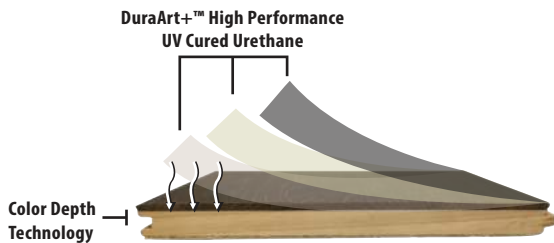

## Onyx Oak

SKU/COLOR:	50017/ONYX OAK
SPECIES:	AUTHENTIC FRENCH WHITE OAK
WIDTH:	6"
THICKNESS:	9/16"
LENGTH DESCRIPTION:	23" TO 86" RANDOM 50% SQ. FT. FULL LENGTH PLANK
FINISH:	DURAART+™ HIGH PERFORMANCE UV CURED URETHANE
TEXTURE:	LIGHT WIRE BRUSH, ARTISAN SCULPTED, DISTRESSED
GRADE:	CHARACTER
CONSTRUCTION:	SAWNPLY+™ 3 LAYER ENGINEERED SOLID HARDWOOD - 3MM SAWNPLY+™ WEAR LAYER (COLOR-DEPTH TECHNOLOGY) - 9.5MM CORE SLATS - 1.5MM STABILIZATION LAYER
INDOOR AIR QUALITY:	FLOORSCORE-CERTIFIED FOR SUPERIOR INDOOR AIR QUALITY
ECOSMART:	PEFC CERTIFIED MANUFACTURER (WWW.PEFC.ORG)
FINISH WARRANTY:	LIFETIME RESIDENTIAL & 3 YEAR COMMERCIAL (SEE WARRANTY FOR DETAILS)
STRUCTURE WARRANTY:	LIFETIME (SEE WARRANTY FOR DETAILS)
INSTALLATION:	NAIL, STAPLE, GLUE DOWN, AND FLOAT (SEE INSTALLATION GUIDE)
RADIANT HEAT:	YES
EXPECT TO SEE VARIATIONS IN COLOR, GRAIN, CHARACTER (INCLUDING KNOTS), & BLACK FILL FROM PLANK TO PLANK AND SAMPLE TO SAMPLE.	

### Product Features

- Authentic French White Oak
- FloorScore certified for healthy indoor air quality
- PEFC certified manufacturer (www.pefc.org)
- Long plank average

### DuraArt+™ High Performance UV Cured Urethane

DuraArt+™ Zero VOC High Performance UV Cured Urethane is well suited for residential and commercial spaces. DuraArt+™ High Performance UV Cured Urethane finish allows you to simply repair surface scratches and refresh high-traffic areas without the need to disturb your entire space. Other typical urethane finishes require complete sanding and refinishing of the entire floor to repair damage. DuraArt+™ only requires simple maintenance that cleans and revitalizes your finish in one step, saving you money and time.

### Color Depth Technology

- Color permeates through Sawnply™ wear layer stopping surface scratches from exposing light wood underneath the finish.
- Offers increased hardness and stability.