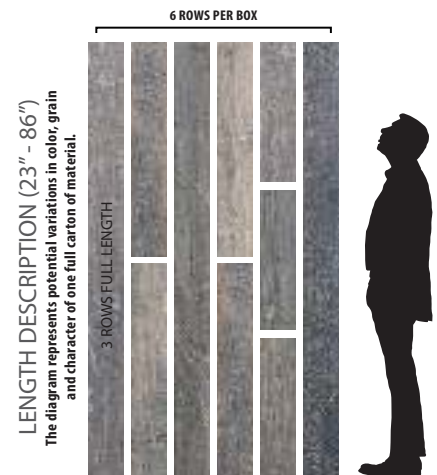

Artistry XL Planks

Artistry Hardwood offers the longest average length plank in the industry. In each carton of Artistry Hardwood flooring, at least 50% of the square footage will be represented as full-length planks.

Most other products in the industry will use the language "up to" but never specify how many of the long planks are provided in each carton. Longer planks provide greater visual continuity to your space and show the true unique beauty of mother nature.