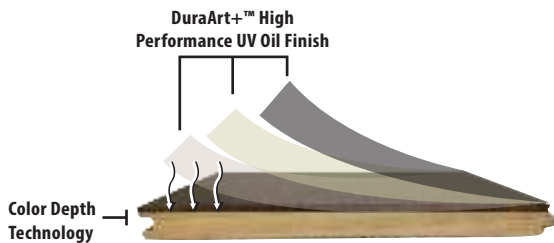

ARTISTRY[®]
HARDWOOD FLOORING

LOFT COLLECTION Onyx Oak

SKU/COLOR:	50017/ONYX OAK
SPECIES:	AUTHENTIC FRENCH WHITE OAK
WIDTH:	6"
THICKNESS:	9/16"
LENGTH DESCRIPTION:	23" TO 86" RANDOM 50% SQ. FT. FULL LENGTH PLANK
FINISH:	DURAART+™ HIGH PERFORMANCE UV OIL
TEXTURE:	LIGHT WIRE BRUSH, ARTISAN SCULPTED, DISTRESSED
GRADE:	CHARACTER
CONSTRUCTION:	SAWNPLY+™ 3 LAYER ENGINEERED SOLID HARDWOOD - 3MM SAWNPLY+™ WEAR LAYER (COLOR-DEPTH TECHNOLOGY) - 9.5MM SAWNPLY+™ CORE SLATS - 1.5MM SAWNPLY+™ STABILIZATION LAYER
INDOOR AIR QUALITY:	FLOORSCORE-CERTIFIED FOR SUPERIOR INDOOR AIR QUALITY
ECOSMART:	PEFC CERTIFIED MANUFACTURER
FINISH WARRANTY:	LIFETIME RESIDENTIAL & 3 YEAR COMMERCIAL (SEE WARRANTY FOR DETAILS)
STRUCTURE WARRANTY:	LIFETIME (SEE WARRANTY FOR DETAILS)
INSTALLATION:	NAIL, STAPLE, GLUE DOWN, AND FLOAT (SEE INSTALLATION GUIDE)
RADIANT HEAT:	YES
EXPECT TO SEE VARIATIONS IN COLOR, GRAIN, CHARACTER (INCLUDING KNOTS), & BLACK FILL FROM PLANK TO PLANK AND SAMPLE TO SAMPLE.	

Product Features

- Authentic French White Oak
- FloorScore certified for healthy indoor air quality
- PEFC sustainably harvested wood
- Long plank average

DuraArt+™ High Performance UV Oil Finish

DuraArt+™ Zero VOC High Performance UV cured oil is well suited for residential and commercial spaces. DuraArt+™ High Performance UV cured oil finish allows you to simply repair surface scratches and refresh high-traffic areas without the need to disturb your entire space. Other typical urethane finishes require complete sanding and refinishing of the entire floor to repair damage. DuraArt+™ only requires simple maintenance that cleans and revitalizes your finish in one step, saving you money and time.

Color Depth Technology

- Color permeates through Sawnply wear layer stopping surface scratches from exposing light wood underneath the finish.
- Offers increased hardness and stability.

Artistry XL Planks