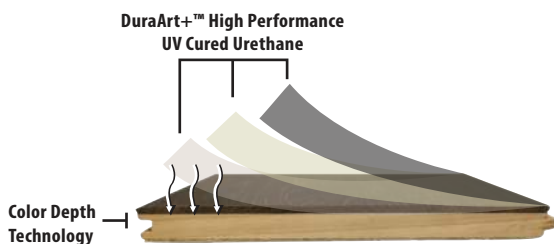

ARTISTRY[®]
HARDWOOD FLOORING

LOFT COLLECTION Kahlua Oak

SKU/COLOR:	50090/KAHLUA OAK
SPECIES:	AUTHENTIC FRENCH WHITE OAK
WIDTH:	6"
THICKNESS:	9/16"
LENGTH DESCRIPTION:	23" TO 86" RANDOM 50% SQ. FT. FULL LENGTH PLANK
FINISH:	DURAART+™ HIGH PERFORMANCE UV CURED URETHANE
TEXTURE:	LIGHT WIRE BRUSH, ARTISAN SCULPTED, DISTRESSED
GRADE:	CHARACTER
CONSTRUCTION:	SAWNPLY+™ 3 LAYER ENGINEERED SOLID HARDWOOD
	- 3MM SAWNPLY+™ WEAR LAYER (COLOR-DEPTH TECHNOLOGY)
	- 9.5MM CORE SLATS
	- 1.5MM STABILIZATION LAYER
INDOOR AIR QUALITY:	FLOORSCORE-CERTIFIED FOR SUPERIOR INDOOR AIR QUALITY
ECOSMART:	PEFC CERTIFIED MANUFACTURER (WWW.PEFC.ORG)
FINISH WARRANTY:	LIFETIME RESIDENTIAL & 3 YEAR COMMERCIAL (SEE WARRANTY FOR DETAILS)
STRUCTURE WARRANTY:	LIFETIME (SEE WARRANTY FOR DETAILS)
INSTALLATION:	NAIL, STAPLE, GLUE DOWN, AND FLOAT (SEE INSTALLATION GUIDE)
RADIANT HEAT:	YES
	EXPECT TO SEE VARIATIONS IN COLOR, GRAIN, CHARACTER (INCLUDING KNOTS), & BLACK FILL FROM PLANK TO PLANK AND SAMPLE TO SAMPLE.

Product Features

- Authentic French White Oak
- FloorScore certified for healthy indoor air quality
- PEFC certified manufacturer (www.pefc.org)
- Long plank average

DuraArt+™ High Performance UV Cured Urethane

DuraArt+™ Zero VOC High Performance UV Cured Urethane is well suited for residential and commercial spaces. DuraArt+™ High Performance UV Cured Urethane finish allows you to simply repair surface scratches and refresh high-traffic areas without the need to disturb your entire space. Other typical urethane finishes require complete sanding and refinishing of the entire floor to repair damage. DuraArt+™ only requires simple maintenance that cleans and revitalizes your finish in one step, saving you money and time.

Color Depth Technology

- Color permeates through Sawnply™ wear layer stopping surface scratches from exposing light wood underneath the finish.
- Offers increased hardness and stability.

Artistry XL Planks