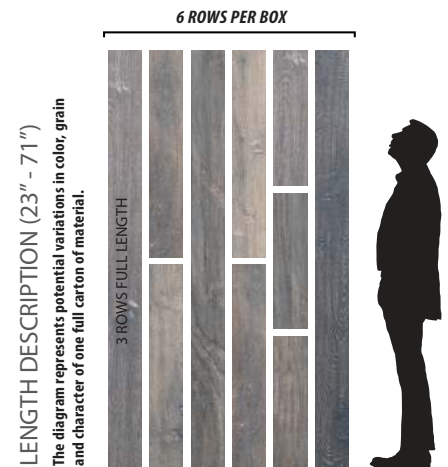

ARTISTRY[®]
HARDWOOD FLOORING

LOFT COLLECTION Kahlua Oak

SKU/COLOR:	50090/KAHLUA OAK
SPECIES:	AUTHENTIC FRENCH WHITE OAK
WIDTH:	6"
THICKNESS:	9/16"
LENGTH DESCRIPTION:	23" TO 86" RANDOM 50% SQ. FT. FULL LENGTH PLANK
FINISH:	DURAART+™ HIGH PERFORMANCE UV CURED URETHANE
TEXTURE:	LIGHT WIRE BRUSH, ARTISAN SCULPTED, DISTRESSED
GRADE:	CHARACTER
CONSTRUCTION:	SAWNPLY+™ 3 LAYER ENGINEERED SOLID HARDWOOD
	- 3MM SAWNPLY+™ WEAR LAYER (COLOR-DEPTH TECHNOLOGY)
	- 9.5MM CORE SLATS
	- 1.5MM STABILIZATION LAYER
INDOOR AIR QUALITY:	FLOORSCORE-CERTIFIED FOR SUPERIOR INDOOR AIR QUALITY
ECOSMART:	PEFC CERTIFIED MANUFACTURER (WWW.PEFC.ORG)
FINISH WARRANTY:	LIFETIME RESIDENTIAL & 3 YEAR COMMERCIAL (SEE WARRANTY FOR DETAILS)
STRUCTURE WARRANTY:	LIFETIME (SEE WARRANTY FOR DETAILS)
INSTALLATION:	NAIL, STAPLE, GLUE DOWN, AND FLOAT (SEE INSTALLATION GUIDE)
RADIANT HEAT:	YES
	EXPECT TO SEE VARIATIONS IN COLOR, GRAIN, CHARACTER (INCLUDING KNOTS), & BLACK FILL FROM PLANK TO PLANK AND SAMPLE TO SAMPLE.

Color Depth Technology

- Color permeates through Sawnply™ wear layer stopping surface scratches from exposing light wood underneath the finish.
- Offers increased hardness and stability.

Artistry XL Planks

Artistry Hardwood offers the longest average length plank in the industry. In each carton of Artistry Hardwood flooring, at least 50% of the square footage will be represented as full-length planks.

Most other products in the industry will use the language "up to" but never specify how many of the long planks are provided in each carton. Longer planks provide greater visual continuity to your space and show the true unique beauty of mother nature.