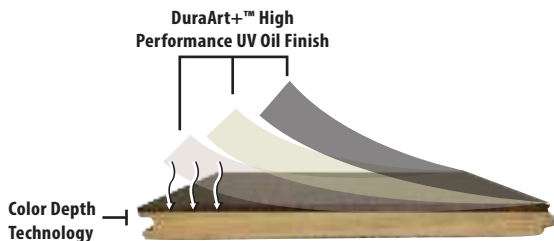

SKU/COLOR:	50090/KAHLUA OAK
SPECIES:	AUTHENTIC FRENCH WHITE OAK
WIDTH:	6"
THICKNESS:	9/16"
LENGTH DESCRIPTION:	23" TO 86" RANDOM 50% SQ. FT. FULL LENGTH PLANK
FINISH:	DURAART+™ HIGH PERFORMANCE UV OIL
TEXTURE:	LIGHT WIRE BRUSH, ARTISAN SCULPTED, DISTRESSED
GRADE:	CHARACTER
CONSTRUCTION:	SAWNPLY+™ 3 LAYER ENGINEERED SOLID HARDWOOD - 3MM SAWNPLY+™ WEAR LAYER (COLOR-DEPTH TECHNOLOGY) - 9.5MM SAWNPLY+™ CORE SLATS - 1.5MM SAWNPLY+™ STABILIZATION LAYER
INDOOR AIR QUALITY:	FLOORSCORE-CERTIFIED FOR SUPERIOR INDOOR AIR QUALITY
ECOSMART:	PEFC CERTIFIED MANUFACTURER
FINISH WARRANTY:	LIFETIME RESIDENTIAL & 3 YEAR COMMERCIAL (SEE WARRANTY FOR DETAILS)
STRUCTURE WARRANTY:	LIFETIME (SEE WARRANTY FOR DETAILS)
INSTALLATION:	NAIL, STAPLE, GLUE DOWN, AND FLOAT (SEE INSTALLATION GUIDE)
RADIANT HEAT:	YES
EXPECT TO SEE VARIATIONS IN COLOR, GRAIN, CHARACTER (INCLUDING KNOTS), & BLACK FILL FROM PLANK TO PLANK AND SAMPLE TO SAMPLE.	

Product Features

- Authentic French White Oak
- FloorScore certified for healthy indoor air quality
- PEFC sustainably harvested wood
- Long plank average

DuraArt+™ High Performance UV Oil Finish

DuraArt+™ Zero VOC High Performance UV cured oil is well suited for residential and commercial spaces. DuraArt+™ High Performance UV cured oil finish allows you to simply repair surface scratches and refresh high-traffic areas without the need to disturb your entire space. Other typical urethane finishes require complete sanding and refinishing of the entire floor to repair damage. DuraArt+™ only requires simple maintenance that cleans and revitalizes your finish in one step, saving you money and time.

Color Depth Technology

- Color permeates through Sawnply wear layer stopping surface scratches from exposing light wood underneath the finish.
- Offers increased hardness and stability.

Artistry XL Planks