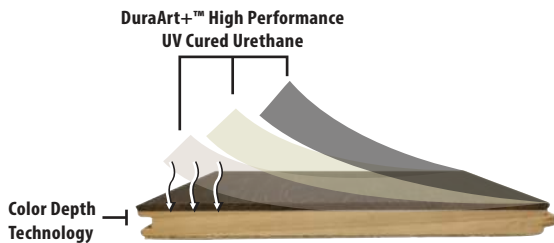

SKU/COLOR:	50021/ICELAND OAK
SPECIES:	AUTHENTIC FRENCH WHITE OAK
WIDTH:	6"
THICKNESS:	9/16"
LENGTH DESCRIPTION:	23" TO 86" RANDOM 50% SQ. FT. FULL LENGTH PLANK
FINISH:	DURAART+™ HIGH PERFORMANCE UV CURED URETHANE
TEXTURE:	LIGHT WIRE BRUSH, ARTISAN SCULPTED, DISTRESSED
GRADE:	CHARACTER
CONSTRUCTION:	SAWNPLY+™ 3 LAYER ENGINEERED SOLID HARDWOOD
	- 3MM SAWNPLY+™ WEAR LAYER (COLOR-DEPTH TECHNOLOGY)
	- 9.5MM CORE SLATS
	- 1.5MM STABILIZATION LAYER
INDOOR AIR QUALITY:	FLOORSCORE-CERTIFIED FOR SUPERIOR INDOOR AIR QUALITY
ECOSMART:	PEFC CERTIFIED MANUFACTURER (WWW.PEFC.ORG)
FINISH WARRANTY:	LIFETIME RESIDENTIAL & 3 YEAR COMMERCIAL (SEE WARRANTY FOR DETAILS)
STRUCTURE WARRANTY:	LIFETIME (SEE WARRANTY FOR DETAILS)
INSTALLATION:	NAIL, STAPLE, GLUE DOWN, AND FLOAT (SEE INSTALLATION GUIDE)
RADIANT HEAT:	YES
	EXPECT TO SEE VARIATIONS IN COLOR, GRAIN, CHARACTER (INCLUDING KNOTS), & BLACK FILL FROM PLANK TO PLANK AND SAMPLE TO SAMPLE.

Product Features

- Authentic French White Oak
- FloorScore certified for healthy indoor air quality
- PEFC certified manufacturer (www.pefc.org)
- Long plank average

DuraArt+™ High Performance UV Cured Urethane

DuraArt+™ Zero VOC High Performance UV Cured Urethane is well suited for residential and commercial spaces. DuraArt+™ High Performance UV Cured Urethane finish allows you to simply repair surface scratches and refresh high-traffic areas without the need to disturb your entire space. Other typical urethane finishes require complete sanding and refinishing of the entire floor to repair damage. DuraArt+™ only requires simple maintenance that cleans and revitalizes your finish in one step, saving you money and time.

Color Depth Technology

- Color permeates through Sawnply™ wear layer stopping surface scratches from exposing light wood underneath the finish.
- Offers increased hardness and stability.

Artistry XL Planks