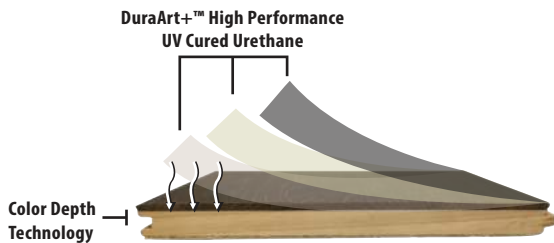

ARTISTRY[®]
HARDWOOD FLOORING

LOFT COLLECTION Country Oak

SKU/COLOR:	50023/COUNTRY OAK
SPECIES:	AUTHENTIC FRENCH WHITE OAK
WIDTH:	6"
THICKNESS:	9/16"
LENGTH DESCRIPTION:	23" TO 86" RANDOM 50% SQ. FT. FULL LENGTH PLANK
FINISH:	DURAART+™ HIGH PERFORMANCE UV CURED URETHANE
TEXTURE:	LIGHT WIRE BRUSH, ARTISAN SCULPTED, DISTRESSED
GRADE:	CHARACTER
CONSTRUCTION:	SAWNPLY+™ 3 LAYER ENGINEERED SOLID HARDWOOD - 3MM SAWNPLY+™ WEAR LAYER (COLOR-DEPTH TECHNOLOGY) - 9.5MM CORE SLATS - 1.5MM STABILIZATION LAYER
INDOOR AIR QUALITY:	FLOORSCORE-CERTIFIED FOR SUPERIOR INDOOR AIR QUALITY
ECOSMART:	PEFC CERTIFIED MANUFACTURER (WWW.PEFC.ORG)
FINISH WARRANTY:	LIFETIME RESIDENTIAL & 3 YEAR COMMERCIAL (SEE WARRANTY FOR DETAILS)
STRUCTURE WARRANTY:	LIFETIME (SEE WARRANTY FOR DETAILS)
INSTALLATION:	NAIL, STAPLE, GLUE DOWN, AND FLOAT (SEE INSTALLATION GUIDE)
RADIANT HEAT:	YES
EXPECT TO SEE VARIATIONS IN COLOR, GRAIN, CHARACTER (INCLUDING KNOTS), & BLACK FILL FROM PLANK TO PLANK AND SAMPLE TO SAMPLE.	

Product Features

- Authentic French White Oak
- FloorScore certified for healthy indoor air quality
- PEFC certified manufacturer (www.pefc.org)
- Long plank average

DuraArt+™ High Performance UV Cured Urethane

DuraArt+™ Zero VOC High Performance UV Cured Urethane is well suited for residential and commercial spaces. DuraArt+™ High Performance UV Cured Urethane finish allows you to simply repair surface scratches and refresh high-traffic areas without the need to disturb your entire space. Other typical urethane finishes require complete sanding and refinishing of the entire floor to repair damage. DuraArt+™ only requires simple maintenance that cleans and revitalizes your finish in one step, saving you money and time.

Color Depth Technology

- Color permeates through Sawnply™ wear layer stopping surface scratches from exposing light wood underneath the finish.
- Offers increased hardness and stability.

Artistry XL Planks