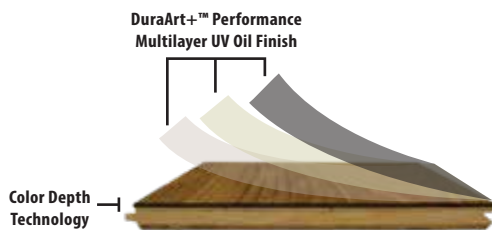

SPECIES:	AUTHENTIC FRENCH WHITE OAK
AVAILABLE WIDTHS:	5", 7", 10" AND 14"
AVAILABLE PATTERNS:	CHEVRON AND HERRINGBONE
AVAILABLE THICKNESSES:	5/8" AND 3/4"
LENGTH DESCRIPTION:	SEE ARTISTRY XL PLANKS DIAGRAM
FINISH:	DURAART+™ PERFORMANCE MULTILAYER UV CURED OIL
TEXTURE:	LIGHT WIRE BRUSH
GRADE:	PLAIN SAWN - CHARACTER - SELECT - AB
CONSTRUCTION:	SAWNPLY+™ 4 LAYER BALANCED SOLID HARDWOOD <ul style="list-style-type: none"> • 3/4" THICK: 5MM SAWNPLY+™ WEAR AND BACK LAYER • 5/8" THICK: 3MM SAWNPLY+™ WEAR AND BACK LAYER • 1MM HARDWOOD STABILIZATION LAYER • 8MM HARDWOOD CORE SLATS
INDOOR AIR QUALITY:	FLOORSCORE-CERTIFIED FOR SUPERIOR INDOOR AIR QUALITY
ECOSMART:	PEFC CERTIFIED MANUFACTURER (WWW.PEFC.ORG)
FINISH WARRANTY:	LIFETIME RESIDENTIAL & 3 YEAR COMMERCIAL (SEE WARRANTY FOR DETAILS)
STRUCTURE WARRANTY:	LIFETIME (SEE WARRANTY FOR DETAILS)
INSTALLATION:	NAIL, STAPLE, GLUE DOWN, AND FLOAT (SEE INSTALLATION GUIDE)
RADIANT HEAT:	YES

EXPECT TO SEE VARIATIONS IN COLOR, GRAIN, CHARACTER (INCLUDING KNOTS), & BLACK FILL FROM PLANK TO PLANK AND SAMPLE TO SAMPLE.

DuraArt+™ Performance Multilayer UV Cured Oil Finish

- Multilayer UV Oil coating for added performances
- Natural look and feel with high definition clarity
- Zero VOC - FloorScore Certified
- Does NOT require topcoat after installation
- Greater stain resistance vs. hardwax and penetrating oils
- Higher performance durability than penetrating or hard wax oils
- Superior repair-ability vs urethane floors

Color Depth Technology

- Color permeates through Sawnply wear layer stopping surface scratches from exposing light wood underneath the finish.
- Offers increased hardness and stability.

SawnPly+™ Solid-Balanced Construction