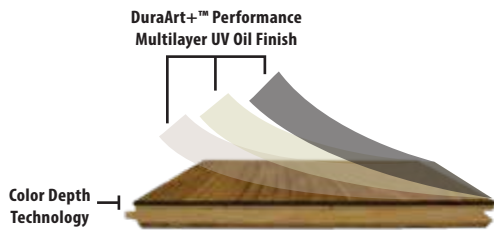

SPECIES:	AUTHENTIC FRENCH WHITE OAK
AVAILABLE WIDTHS:	5", 7", 10" AND 14"
AVAILABLE PATTERNS:	CHEVRON AND HERRINGBONE
AVAILABLE THICKNESSES:	5/8" AND 3/4"
LENGTH DESCRIPTION:	SEE ARTISTRY XL PLANKS DIAGRAM
FINISH:	DURAART+™ PERFORMANCE MULTILAYER UV CURED OIL
TEXTURE:	LIGHT WIRE BRUSH
GRADE:	PLAIN SAWN - CHARACTER - SELECT - AB
CONSTRUCTION:	SAWNPly+™ 4 LAYER BALANCED SOLID HARDWOOD <ul style="list-style-type: none"> • 3/4" THICK: 5MM SAWNPly+™ WEAR AND BACK LAYER • 5/8" THICK: 3MM SAWNPly+™ WEAR AND BACK LAYER • 1MM HARDWOOD STABILIZATION LAYER • 8MM HARDWOOD CORE SLATS
INDOOR AIR QUALITY:	FLOORSCORE-CERTIFIED FOR SUPERIOR INDOOR AIR QUALITY
ECOSMART:	PEFC CERTIFIED MANUFACTURER (WWW.PEFC.ORG)
FINISH WARRANTY:	LIFETIME RESIDENTIAL & 3 YEAR COMMERCIAL (SEE WARRANTY FOR DETAILS)
STRUCTURE WARRANTY:	LIFETIME (SEE WARRANTY FOR DETAILS)
INSTALLATION:	NAIL, STAPLE, GLUE DOWN, AND FLOAT (SEE INSTALLATION GUIDE)
RADIANT HEAT:	YES

EXPECT TO SEE VARIATIONS IN COLOR, GRAIN, CHARACTER (INCLUDING KNOTS), & BLACK FILL FROM PLANK TO PLANK AND SAMPLE TO SAMPLE.

DuraArt+™ Performance Multilayer UV Cured Oil Finish

- Multilayer UV Oil coating for added performances
- Natural look and feel with high definition clarity
- Zero VOC - FloorScore Certified
- Does NOT require topcoat after installation
- Greater stain resistance vs. hardwax and penetrating oils
- Higher performance durability than penetrating or hard wax oils
- Superior repair-ability vs urethane floors

Color Depth Technology

- Color permeates through Sawnply wear layer stopping surface scratches from exposing light wood underneath the finish.
- Offers increased hardness and stability.

SawnPly+™ Solid-Balanced Construction