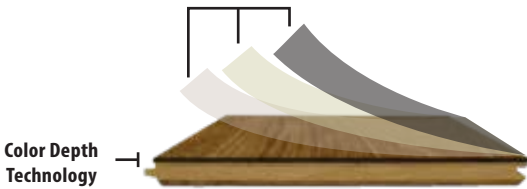

ARTISTRY[®]

HARDWOOD FLOORING

WINDSOR COLLECTION

Mission Oak

SKU/COLOR:	50138/MISSION OAK
SPECIES:	AUTHENTIC FRENCH WHITE OAK
WIDTH:	8"
THICKNESS:	3/4"
LENGTH DESCRIPTION:	23" TO 86" RANDOM 50% SQ. FT. FULL LENGTH PLANK
FINISH:	DURAART+™ UV CURED MATTE URETHANE
TEXTURE:	LIGHT WIRE BRUSH, ARTISAN SCULPTED, DISTRESSED
GRADE:	CHARACTER
CONSTRUCTION:	OPTIMA™ 4 LAYER BALANCED SOLID HARDWOOD
	- 5MM OPTIMA™ WEAR LAYER (COLOR-DEPTH TECHNOLOGY)
	- 8MM HARDWOOD CORE SLATS
	- 1MM HARDWOOD STABILIZATION LAYER
	- 5MM OPTIMA™ BALANCED LAYER
INDOOR AIR QUALITY:	FLOORSORE-CERTIFIED FOR SUPERIOR INDOOR AIR QUALITY
ECOSMART:	PEFC CERTIFIED MANUFACTURER (WWW.PEFC.ORG)
FINISH WARRANTY:	LIFETIME RESIDENTIAL & 3 YEAR COMMERCIAL (SEE WARRANTY FOR DETAILS)
STRUCTURE WARRANTY:	LIFETIME (SEE WARRANTY FOR DETAILS)
INSTALLATION:	NAIL, STAPLE, GLUE DOWN, AND FLOAT (SEE INSTALLATION GUIDE)
RADIANT HEAT:	YES
FILL COLOR:	BLACK OR BROWN
EDGE PROFILE:	MICRO BEVEL
JANKA HARDNESS:	1360
SAPWOOD:	ALLOWED

EXPECT TO SEE VARIATIONS IN COLOR, GRAIN, CHARACTER (INCLUDING KNOTS),
& FILL FROM PLANK TO PLANK AND SAMPLE TO SAMPLE.

DuraArt+™ UV Cured Matte Urethane

- Multilayer coatings for added performance
- Natural appearance matte finish
- No additional coatings after installation
- Excellent resistance to stains
- Easy care, basic cleaners acceptable

DuraArt+™ UV Cured Matte Urethane

Color Depth Technology

- Color permeates through Sawnply wear layer stopping surface scratches from exposing light wood underneath the finish.
- Offers increased hardness and stability.