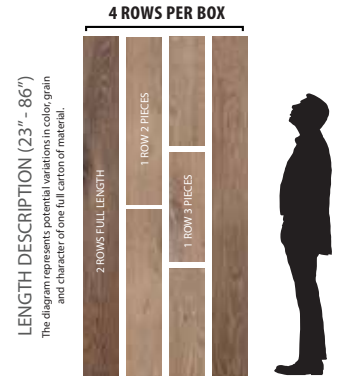

EXPECT TO SEE VARIATIONS IN COLOR, GRAIN, CHARACTER (INCLUDING KNOTS),
& FILL FROM PLANK TO PLANK AND SAMPLE TO SAMPLE.

DuraArt+™ UV Cured Matte Urethane

- Multilayer coatings for added performance
- Natural appearance matte finish
- No additional coatings after installation
- Excellent resistance to stains
- Easy care, basic cleaners acceptable

DuraArt+™ UV Cured Matte Urethane

Color Depth Technology

- Color permeates through Sawnply wear layer stopping surface scratches from exposing light wood underneath the finish.
- Offers increased hardness and stability.

Artistry XL Planks

Artistry Hardwood offers the longest average length plank in the industry. In each carton of Artistry Hardwood flooring, at least 50% of the square footage will be represented as full-length planks. Most other products in the industry will use the language "up to" but never specify how many of the long planks are provided in each carton. Longer planks provide greater visual continuity to your space and show the true unique beauty of mother nature.