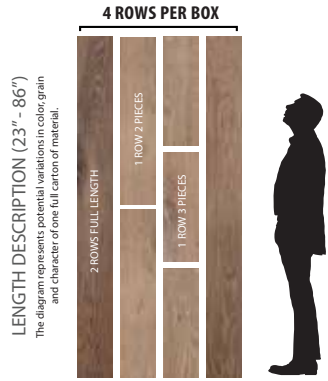

EXPECT TO SEE VARIATIONS IN COLOR, GRAIN, CHARACTER (INCLUDING KNOTS),
& FILL FROM PLANK TO PLANK AND SAMPLE TO SAMPLE.

DuraArt+™ UV Cured Matte Urethane

- Multilayer coatings for added performance
- Natural appearance matte finish
- No additional coatings after installation
- Excellent resistance to stains
- Easy care, basic cleaners acceptable

DuraArt+™ UV Cured Matte Urethane

Color Depth Technology

Color Depth Technology

- Color permeates through Sawnply wear layer stopping surface scratches from exposing light wood underneath the finish.
- Offers increased hardness and stability.

Artistry XL Planks

Artistry Hardwood offers the longest average length plank in the industry. In each carton of Artistry Hardwood flooring, at least 50% of the square footage will be represented as full-length planks. Most other products in the industry will use the language "up to" but never specify how many of the long planks are provided in each carton. Longer planks provide greater visual continuity to your space and show the true unique beauty of mother nature.