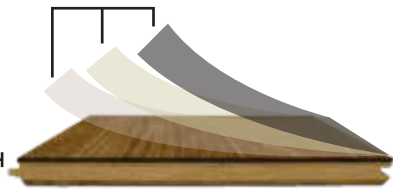

ARTISTRY[®]

HARDWOOD FLOORING

WINDSOR COLLECTION

Laguna Oak

SKU/COLOR:	50001/LAGUNA OAK
SPECIES:	AUTHENTIC FRENCH WHITE OAK
WIDTH:	8"
THICKNESS:	3/4"
LENGTH DESCRIPTION:	23" TO 86" RANDOM 50% SQ. FT. FULL LENGTH PLANK
FINISH:	DURAART+™ UV CURED MATTE URETHANE
TEXTURE:	LIGHT WIRE BRUSH, ARTISAN SCULPTED, DISTRESSED
GRADE:	CHARACTER
CONSTRUCTION:	OPTIMA™ 4 LAYER BALANCED SOLID HARDWOOD
	- 5MM OPTIMA™ WEAR LAYER (COLOR-DEPTH TECHNOLOGY)
	- 8MM HARDWOOD CORE SLATS
	- 1MM HARDWOOD STABILIZATION LAYER
	- 5MM OPTIMA™ BALANCED LAYER
INDOOR AIR QUALITY:	FLOORSORE-CERTIFIED FOR SUPERIOR INDOOR AIR QUALITY
ECOSMART:	PEFC CERTIFIED MANUFACTURER (WWW.PEFC.ORG)
FINISH WARRANTY:	LIFETIME RESIDENTIAL & 3 YEAR COMMERCIAL (SEE WARRANTY FOR DETAILS)
STRUCTURE WARRANTY:	LIFETIME (SEE WARRANTY FOR DETAILS)
INSTALLATION:	NAIL, STAPLE, GLUE DOWN, AND FLOAT (SEE INSTALLATION GUIDE)
RADIANT HEAT:	YES
FILL COLOR:	BLACK OR BROWN
EDGE PROFILE:	MICRO BEVEL
JANKA HARDNESS:	1360
SAPWOOD:	ALLOWED

EXPECT TO SEE VARIATIONS IN COLOR, GRAIN, CHARACTER (INCLUDING KNOTS),
& FILL FROM PLANK TO PLANK AND SAMPLE TO SAMPLE.

DuraArt+™ UV Cured Matte Urethane

- Multilayer coatings for added performance
- Natural appearance matte finish
- No additional coatings after installation
- Excellent resistance to stains
- Easy care, basic cleaners acceptable

DuraArt+™ UV Cured Matte Urethane

Color Depth Technology

Color Depth Technology

- Color permeates through Sawnply wear layer stopping surface scratches from exposing light wood underneath the finish.
- Offers increased hardness and stability.