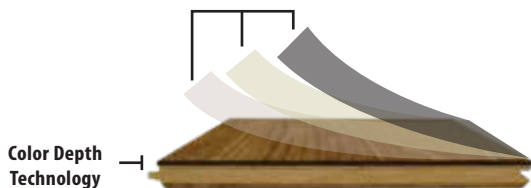

SKU/COLOR: 50255/PALEO OAK
 SPECIES: AUTHENTIC FRENCH WHITE OAK
 WIDTH: 10"
 THICKNESS: 5/8"
 LENGTH DESCRIPTION: 23" TO 86" RANDOM 50% SQ. FT. FULL LENGTH PLANK
 FINISH: DURAART+™ UV CURED MATTE URETHANE
 TEXTURE: LIGHT WIRE BRUSH
 GRADE: CHARACTER
 CONSTRUCTION: - 3MM WEAR LAYER
 - ENGINEERED PLYWOOD CORE
 - 3MM BACK LAYER
 INDOOR AIR QUALITY: FLOORSCORE-CERTIFIED FOR SUPERIOR INDOOR AIR QUALITY
 ECOSMART: PEFC CERTIFIED MANUFACTURER (WWW.PEFC.ORG)
 FINISH WARRANTY: LIFETIME RESIDENTIAL & 3 YEAR COMMERCIAL
 STRUCTURE WARRANTY: LIFETIME
 INSTALLATION: NAIL, STAPLE, GLUE DOWN, AND FLOAT
 RADIANT HEAT: YES
 FILL COLOR: BROWN OR BLACK
 EDGE PROFILE: MICRO BEVEL
 JANIKA HARDNESS: 1360
 SAPWOOD: ALLOWED

EXPECT TO SEE VARIATIONS IN COLOR, GRAIN, CHARACTER (INCLUDING KNOTS),
 & FILL FROM PLANK TO PLANK AND SAMPLE TO SAMPLE.

DuraArt+™ UV Cured Matte Urethane

- Multilayer coatings for added performance
- Natural appearance matte finish
- No additional coatings after installation
- Excellent resistance to stains
- Easy care, basic cleaners acceptable

DuraArt+™ UV Cured Matte Urethane

Color Depth Technology

- Color permeates through Sawnply wear layer stopping surface scratches from exposing light wood underneath the finish.
- Offers increased hardness and stability.

Product Features

- Authentic French White Oak
- Matching 3mm SawnPly™ hardwood wear layer and 3mm SawnPly™ hardwood back layer perfectly balance the product keeping the surface flat and eliminate cupping.
- DuraArt+™ UV Cured Matte Urethane Finish delivers a soft and silky feel similar to natural oil
- FloorScore certified for healthy indoor air quality
- PEFC Certified Manufacturer (WWW.PEFC.ORG)
- Long plank average