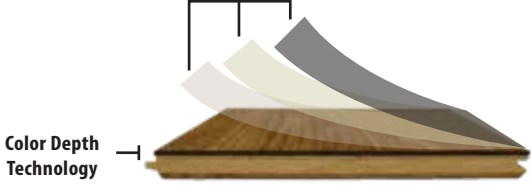

SKU/COLOR: 50173/BARK OAK
 SPECIES: AUTHENTIC FRENCH WHITE OAK
 WIDTH: 10"
 THICKNESS: 5/8"
 LENGTH DESCRIPTION: 23" TO 86" RANDOM 50% SQ. FT. FULL LENGTH PLANK
 FINISH: DURAART+™ UV CURED MATTE URETHANE
 TEXTURE: LIGHT WIRE BRUSH
 GRADE: CHARACTER
 CONSTRUCTION: - 3MM WEAR LAYER
 - ENGINEERED PLYWOOD CORE
 - 3MM BACK LAYER
 INDOOR AIR QUALITY: FLOORSCORE-CERTIFIED FOR SUPERIOR INDOOR AIR QUALITY
 ECOSMART: PEFC CERTIFIED MANUFACTURER (WWW.PEFC.ORG)
 FINISH WARRANTY: LIFETIME RESIDENTIAL & 3 YEAR COMMERCIAL
 STRUCTURE WARRANTY: LIFETIME
 INSTALLATION: NAIL, STAPLE, GLUE DOWN, AND FLOAT
 RADIANT HEAT: YES
 FILL COLOR: BROWN OR BLACK
 EDGE PROFILE: MICRO BEVEL
 JANIKA HARDNESS: 1360
 SAPWOOD: ALLOWED

EXPECT TO SEE VARIATIONS IN COLOR, GRAIN, CHARACTER (INCLUDING KNOTS),
 & FILL FROM PLANK TO PLANK AND SAMPLE TO SAMPLE.

DuraArt+™ UV Cured Matte Urethane

- Multilayer coatings for added performance
- Natural appearance matte finish
- No additional coatings after installation
- Excellent resistance to stains
- Easy care, basic cleaners acceptable

Product Features

- Authentic French White Oak
- Matching 3mm SawnPly™ hardwood wear layer and 3mm SawnPly™ hardwood back layer perfectly balance the product keeping the surface flat and eliminate cupping.
- DuraArt+™ UV Cured Matte Urethane Finish delivers a soft and silky feel similar to natural oil
- FloorScore certified for healthy indoor air quality
- PEFC Certified Manufacturer (WWW.PEFC.ORG)
- Long plank average

DuraArt+™ UV Cured Matte Urethane

Color Depth Technology

- Color permeates through Sawnply wear layer stopping surface scratches from exposing light wood underneath the finish.
- Offers increased hardness and stability.