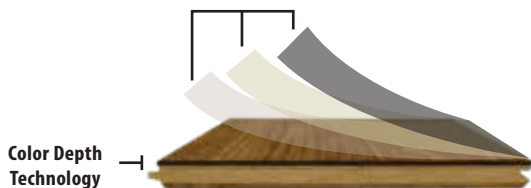

SKU/COLOR: 50175/AUTUMN OAK
 SPECIES: AUTHENTIC FRENCH WHITE OAK
 WIDTH: 10"
 THICKNESS: 5/8"
 LENGTH DESCRIPTION: 23" TO 86" RANDOM 50% SQ. FT. FULL LENGTH PLANK
 FINISH: DURAART+™ UV CURED MATTE URETHANE
 TEXTURE: LIGHT WIRE BRUSH
 GRADE: CHARACTER
 CONSTRUCTION: - 3MM WEAR LAYER
 - ENGINEERED PLYWOOD CORE
 - 3MM BACK LAYER
 INDOOR AIR QUALITY: FLOORSORE-CERTIFIED FOR SUPERIOR INDOOR AIR QUALITY
 ECOSMART: PEFC CERTIFIED MANUFACTURER (WWW.PEFC.ORG)
 FINISH WARRANTY: LIFETIME RESIDENTIAL & 3 YEAR COMMERCIAL
 STRUCTURE WARRANTY: LIFETIME
 INSTALLATION: NAIL, STAPLE, GLUE DOWN, AND FLOAT
 RADIANT HEAT: YES
 FILL COLOR: BROWN OR BLACK
 EDGE PROFILE: MICRO BEVEL
 JANIKA HARDNESS: 1360
 SAPWOOD: ALLOWED

EXPECT TO SEE VARIATIONS IN COLOR, GRAIN, CHARACTER (INCLUDING KNOTS),
 & FILL FROM PLANK TO PLANK AND SAMPLE TO SAMPLE.

DuraArt+™ UV Cured Matte Urethane

- Multilayer coatings for added performance
- Natural appearance matte finish
- No additional coatings after installation
- Excellent resistance to stains
- Easy care, basic cleaners acceptable

Product Features

- Authentic French White Oak
- Matching 3mm SawnPly™ hardwood wear layer and 3mm SawnPly™ hardwood back layer perfectly balance the product keeping the surface flat and eliminate cupping.
- DuraArt+™ UV Cured Matte Urethane Finish delivers a soft and silky feel similar to natural oil
- FloorScore certified for healthy indoor air quality
- PEFC Certified Manufacturer (WWW.PEFC.ORG)
- Long plank average

DuraArt+™ UV Cured Matte Urethane

Color Depth Technology

- Color permeates through Sawnply wear layer stopping surface scratches from exposing light wood underneath the finish.
- Offers increased hardness and stability.