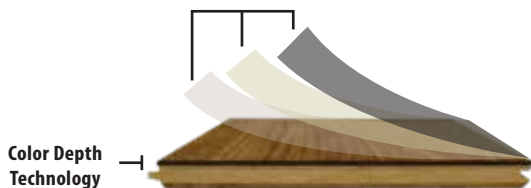

SKU/COLOR: 50174/ARIZONA OAK  
 SPECIES: AUTHENTIC FRENCH WHITE OAK  
 WIDTH: 10"  
 THICKNESS: 5/8"  
 LENGTH DESCRIPTION: 23" TO 86" RANDOM 50% SQ. FT. FULL LENGTH PLANK  
 FINISH: DURAART+™ UV CURED MATTE URETHANE  
 TEXTURE: LIGHT WIRE BRUSH  
 GRADE: CHARACTER  
 CONSTRUCTION: - 3MM WEAR LAYER  
 - ENGINEERED PLYWOOD CORE  
 - 3MM BACK LAYER  
 INDOOR AIR QUALITY: FLOORSORE-CERTIFIED FOR SUPERIOR INDOOR AIR QUALITY  
 ECOSMART: PEFC CERTIFIED MANUFACTURER (WWW.PEFC.ORG)  
 FINISH WARRANTY: LIFETIME RESIDENTIAL & 3 YEAR COMMERCIAL  
 STRUCTURE WARRANTY: LIFETIME  
 INSTALLATION: NAIL, STAPLE, GLUE DOWN, AND FLOAT  
 RADIANT HEAT: YES  
 FILL COLOR: BROWN OR BLACK  
 EDGE PROFILE: MICRO BEVEL  
 JANIKA HARDNESS: 1360  
 SAPWOOD: ALLOWED

EXPECT TO SEE VARIATIONS IN COLOR, GRAIN, CHARACTER (INCLUDING KNOTS),  
 & FILL FROM PLANK TO PLANK AND SAMPLE TO SAMPLE.

### Color Depth Technology

- Color permeates through Sawnply wear layer stopping surface scratches from exposing light wood underneath the finish.
- Offers increased hardness and stability.

### Product Features

- Authentic French White Oak
- Matching 3mm SawnPly™ hardwood wear layer and 3mm SawnPly™ hardwood back layer perfectly balance the product keeping the surface flat and eliminate cupping.
- DuraArt+™ UV Cured Matte Urethane Finish delivers a soft and silky feel similar to natural oil
- FloorScore certified for healthy indoor air quality
- PEFC Certified Manufacturer (WWW.PEFC.ORG)
- Long plank average