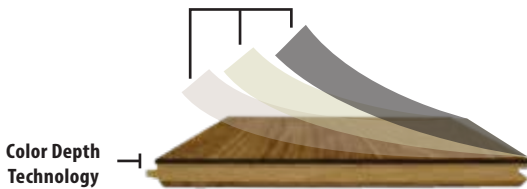

SKU/COLOR:	50023/COUNTRY OAK
SPECIES:	AUTHENTIC FRENCH WHITE OAK
WIDTH:	6"
THICKNESS:	9/16"
LENGTH DESCRIPTION:	23" TO 86" RANDOM 50% SQ. FT. FULL LENGTH PLANK
FINISH:	DURAART+™ HIGH PERFORMANCE UV CURED URETHANE
TEXTURE:	LIGHT WIRE BRUSH, ARTISAN SCULPTED, DISTRESSED
GRADE:	CHARACTER PLAIN SAWN
CONSTRUCTION:	3 LAYER ENGINEERED SOLID HARDWOOD - 3MM WEAR LAYER (COLOR-DEPTH TECHNOLOGY) - 9.5MM CORE SLATS - 1.5MM STABILIZATION LAYER
INDOOR AIR QUALITY:	FLOORSCORE-CERTIFIED FOR SUPERIOR INDOOR AIR QUALITY
ECOSMART:	PEFC CERTIFIED MANUFACTURER (WWW.PEFC.ORG)
FINISH WARRANTY:	LIFETIME RESIDENTIAL & 3 YEAR COMMERCIAL (SEE WARRANTY FOR DETAILS)
STRUCTURE WARRANTY:	LIFETIME (SEE WARRANTY FOR DETAILS)
INSTALLATION:	NAIL, STAPLE, GLUE DOWN, AND FLOAT (SEE INSTALLATION GUIDE)
RADIANT HEAT:	YES
FILL COLOR:	BLACK OR BROWN
EDGE PROFILE:	MICRO BEVEL
JANKA HARDNESS:	1360
SAPWOOD:	ALLOWED

EXPECT TO SEE VARIATIONS IN COLOR, GRAIN, CHARACTER (INCLUDING KNOTS), & FILL FROM PLANK TO PLANK AND SAMPLE TO SAMPLE.

DuraArt+™ UV Cured Matte Urethane

- Multilayer coatings for added performance
- Natural appearance matte finish
- No additional coatings after installation
- Excellent resistance to stains
- Easy care, basic cleaners acceptable

Product Features

- Authentic French White Oak
- FloorScore certified for healthy indoor air quality
- Long plank average
- PEFC Certified Manufacturer (WWW.PEFC.ORG)

DuraArt+™ UV Cured Matte Urethane

Color Depth Technology