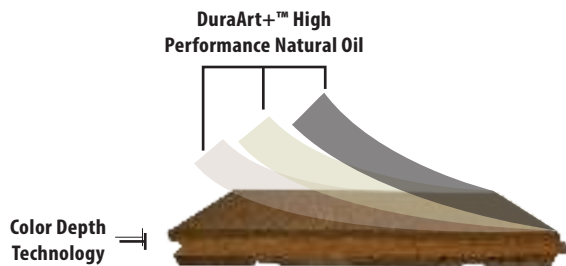

Color Depth Technology

- Color permeates through Sawnp ply wear layer stopping surface scratches from exposing light wood underneath the finish.
- Offers increased hardness and stability.