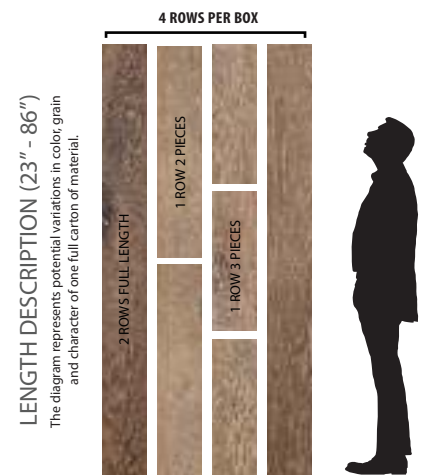

ARTISTRY® HARDWOOD FLOORING

WINDSOR COLLECTION Valenica Oak

SKU/COLOR: 50009/VALENCIA OAK
 SPECIES: AUTHENTIC FRENCH WHITE OAK
 WIDTH: 8"
 THICKNESS: 3/4"
 LENGTH DESCRIPTION: 23" TO 86" RANDOM 50% SQ. FT. FULL LENGTH PLANK
 FINISH: DURAART+™ HIGH PERFORMANCE NATURAL OIL
 TEXTURE: LIGHT WIRE BRUSH, ARTISAN SCULPTED, DISTRESSED
 GRADE: CHARACTER
 CONSTRUCTION: SAWNPPLY+™ 4 LAYER BALANCED SOLID HARDWOOD
 - 5MM SAWNPPLY+™ WEAR LAYER (COLOR-DEPTH TECHNOLOGY)
 - 8MM HARDWOOD CORE SLATS
 - 1MM HARDWOOD STABILIZATION LAYER
 - 5MM SAWNPPLY+™ BALANCED LAYER
 INDOOR AIR QUALITY: FLOORSCORE-CERTIFIED FOR SUPERIOR INDOOR AIR QUALITY
 ECOSMART: PEFC CERTIFIED MANUFACTURER
 FINISH WARRANTY: LIFETIME RESIDENTIAL & 3 YEAR COMMERCIAL
 (SEE WARRANTY FOR DETAILS)
 STRUCTURE WARRANTY: LIFETIME (SEE WARRANTY FOR DETAILS)
 INSTALLATION: NAIL, STAPLE, GLUE DOWN, AND FLOAT
 (SEE INSTALLATION GUIDE)
 RADIANT HEAT: YES

Product Features

- Authentic French White Oak
- FloorScore certified for healthy indoor air quality
- PEFC sustainably harvested wood
- Long plank average

Artistry XL Planks

Artistry Hardwood offers the longest average length plank in the industry. In each carton of Artistry Hardwood flooring, at least 50% of the square footage will be represented as full-length planks.

Most other products in the industry will use the language "up to" but never specify how many of the long planks are provided in each carton. Longer planks provide greater visual continuity to your space and show the true unique beauty of mother nature.

Color Depth Technology

- Color permeates through Sawnp ply wear layer stopping surface scratches from exposing light wood underneath the finish.
- Offers increased hardness and stability.

COMPLETE DETAILS FOR THIS COLLECTION AVAILABLE AT
www.ArtistryFlooring.com