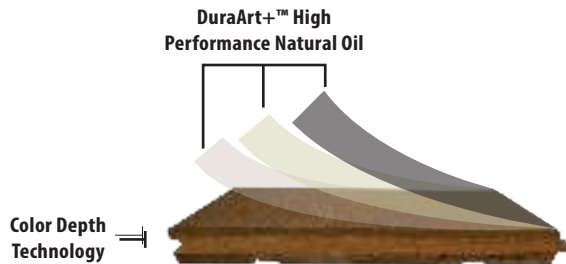

ARTISTRY[®]
HARDWOOD FLOORING

WINDSOR COLLECTION Stonington Oak

SKU/COLOR: 50256/STONINGTON OAK
 SPECIES: AUTHENTIC FRENCH WHITE OAK
 WIDTH: 8"
 THICKNESS: 3/4"
 LENGTH DESCRIPTION: 23" TO 86" RANDOM 50% SQ. FT. FULL LENGTH PLANK
 FINISH: DURAART+™ HIGH PERFORMANCE NATURAL OIL
 TEXTURE: LIGHT WIRE BRUSH, ARTISAN SCULPTED, DISTRESSED
 GRADE: CHARACTER
 CONSTRUCTION: SAWNPLY+™ 4 LAYER BALANCED SOLID HARDWOOD
 - 5MM SAWNPLY+™ WEAR LAYER (COLOR-DEPTH TECHNOLOGY)
 - 8MM HARDWOOD CORE SLATS
 - 1MM HARDWOOD STABILIZATION LAYER
 - 5MM SAWNPLY+™ BALANCED LAYER
 INDOOR AIR QUALITY: FLOORSCORE-CERTIFIED FOR SUPERIOR INDOOR AIR QUALITY
 ECOSMART: PEFC CERTIFIED MANUFACTURER
 FINISH WARRANTY: LIFETIME RESIDENTIAL & 3 YEAR COMMERCIAL
 (SEE WARRANTY FOR DETAILS)
 STRUCTURE WARRANTY: LIFETIME (SEE WARRANTY FOR DETAILS)
 INSTALLATION: NAIL, STAPLE, GLUE DOWN, AND FLOAT
 (SEE INSTALLATION GUIDE)
 RADIANT HEAT: YES

EXPECT TO SEE VARIATIONS IN COLOR, GRAIN, CHARACTER (INCLUDING KNOTS),
& BLACK FILL FROM PLANK TO PLANK AND SAMPLE TO SAMPLE.

DuraArt+™ High Performance Natural Oil

DuraArt+™ Zero VOC High Performance Natural Oil is well suited for residential and commercial spaces. **DuraArt+™ High Performance Natural Oil finish allows you to simply repair surface scratches and refresh high-traffic areas without the need to disturb your entire space.** Other typical urethane finishes require complete sanding and refinishing of the entire floor to repair damage. DuraArt+™ only requires simple maintenance that cleans and revitalizes your finish in one step, saving you money and time.

Product Features

- Authentic French White Oak
- FloorScore certified for healthy indoor air quality
- PEFC sustainably harvested wood
- Long plank average

Color Depth Technology

- Color permeates through Sawnply wear layer stopping surface scratches from exposing light wood underneath the finish.
- Offers increased hardness and stability.