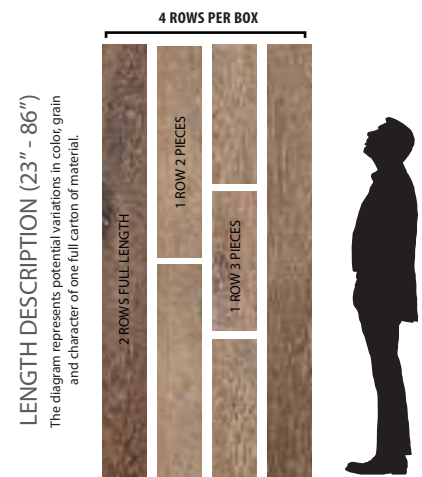

ARTISTRY[®]
HARDWOOD FLOORING

WINDSOR COLLECTION Stonington Oak

SKU/COLOR: 50256/STONINGTON OAK
 SPECIES: AUTHENTIC FRENCH WHITE OAK
 WIDTH: 8"
 THICKNESS: 3/4"
 LENGTH DESCRIPTION: 23" TO 86" RANDOM 50% SQ. FT. FULL LENGTH PLANK
 FINISH: DURAART+™ HIGH PERFORMANCE NATURAL OIL
 TEXTURE: LIGHT WIRE BRUSH, ARTISAN SCULPTED, DISTRESSED
 GRADE: CHARACTER
 CONSTRUCTION: SAWNPLY+™ 4 LAYER BALANCED SOLID HARDWOOD
 - 5MM SAWNPLY+™ WEAR LAYER (COLOR-DEPTH TECHNOLOGY)
 - 8MM HARDWOOD CORE SLATS
 - 1MM HARDWOOD STABILIZATION LAYER
 - 5MM SAWNPLY+™ BALANCED LAYER
 INDOOR AIR QUALITY: FLOORSCORE-CERTIFIED FOR SUPERIOR INDOOR AIR QUALITY
 ECOSMART: PEFC CERTIFIED MANUFACTURER
 FINISH WARRANTY: LIFETIME RESIDENTIAL & 3 YEAR COMMERCIAL
 (SEE WARRANTY FOR DETAILS)
 STRUCTURE WARRANTY: LIFETIME (SEE WARRANTY FOR DETAILS)
 INSTALLATION: NAIL, STAPLE, GLUE DOWN, AND FLOAT
 (SEE INSTALLATION GUIDE)
 RADIANT HEAT: YES

Product Features

- Authentic French White Oak
- FloorScore certified for healthy indoor air quality
- PEFC sustainably harvested wood
- Long plank average

Color Depth Technology

- Color permeates through Sawnply wear layer stopping surface scratches from exposing light wood underneath the finish.
- Offers increased hardness and stability.

Artistry XL Planks

Artistry Hardwood offers the longest average length plank in the industry. In each carton of Artistry Hardwood flooring, at least 50% of the square footage will be represented as full-length planks.

Most other products in the industry will use the language "up to" but never specify how many of the long planks are provided in each carton. Longer planks provide greater visual continuity to your space and show the true unique beauty of mother nature.