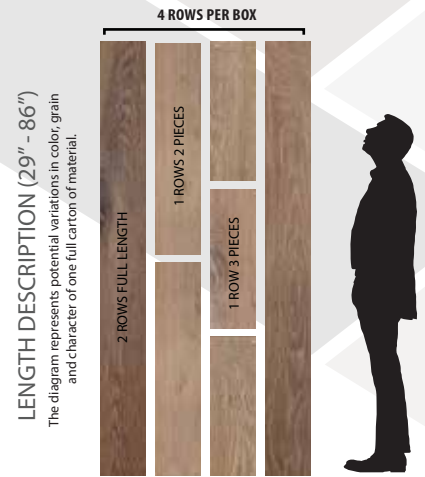

ARTISTRY® HARDWOOD FLOORING

WINDSOR COLLECTION Mission Oak

Artistry XL Planks

Artistry Hardwood offers the longest average length plank in the industry. In each carton of Artistry Hardwood flooring, at least 50% of the square footage will be represented as full-length planks. Most other products in the industry will use the language “up to” but never specify how many of the long planks are provided in each carton. Longer planks provide greater visual continuity to your space and show the true unique beauty of mother nature.

- SKU/COLOR: 50138/MISSION OAK
 - SPECIES: AUTHENTIC FRENCH WHITE OAK
 - WIDTH: 8"
 - THICKNESS: 3/4"
 - LENGTH DESCRIPTION: 23" TO 86" RANDOM 50% SQ. FT. FULL LENGTH PLANK
 - FINISH: DURAART+™ HIGH PERFORMANCE NATURAL OIL
 - TEXTURE: LIGHT WIRE BRUSH, ARTISAN SCULPTED, DISTRESSED
 - GRADE: CHARACTER
 - CONSTRUCTION: SAWNPLY+™ 4 LAYER ENGINEERED SOLID HARDWOOD
 - 5MM SAWNPLY+™ WEAR LAYER (COLOR-DEPTH TECHNOLOGY)
 - 8MM HARDWOOD CORE SLATS
 - 1MM HARDWOOD STABILIZATION LAYER
 - 5MM SAWNPLY+™ BALANCED LAYER
 - INDOOR AIR QUALITY: FLOORSORE-CERTIFIED FOR SUPERIOR INDOOR AIR QUALITY
 - EcoSMART: PEFC-CERTIFIED SUSTAINABLY HARVESTED HARDWOOD
 - FINISH WARRANTY: LIFETIME RESIDENTIAL & 3 YEAR COMMERCIAL (SEE WARRANTY FOR DETAILS)
 - STRUCTURE WARRANTY: LIFETIME (SEE WARRANTY FOR DETAILS)
 - INSTALLATION: NAIL, STAPLE, GLUE DOWN, AND FLOAT (SEE INSTALLATION GUIDE)
 - RADIANT HEAT: YES
- NOTE: EXPECT TO SEE VARIATIONS IN COLOR, GRAIN, CHARACTER (INCLUDING KNOTS), & BLACK FILL FROM PLANK TO PLANK AND SAMPLE TO SAMPLE.