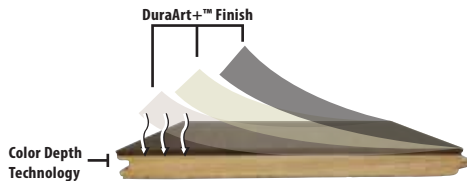

ARTISTRY® HARDWOOD FLOORING

WINDSOR COLLECTION Mission Oak

Artistry XL Planks

Artistry Hardwood offers the longest average length plank in the industry. In each carton of Artistry Hardwood flooring, at least 50% of the square footage will be represented as full-length planks. Most other products in the industry will use the language “up to” but never specify how many of the long planks are provided in each carton. Longer planks provide greater visual continuity to your space and show the true unique beauty of mother nature.

Color Depth Technology

Color Depth Technology features a unique “through body color” wear layer with enhanced hardness and stability. Artistry’s specialized heat-infused fuming and carbonizing process naturally transforms the wood to create permeated color throughout the SawnPly™ surface. The “through body color” minimizes unsightly scratches and allows for simple repairs, unlike a typical surface stained wood floor. Color Depth Technology results in unsurpassed performance in the hardwood flooring industry, providing superior wear and durability.