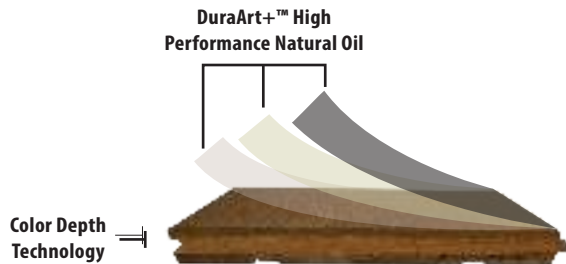

- 1MM HARDWOOD STABILIZATION LAYER

- 5MM SAWNPPLY+™ BALANCED LAYER

INDOOR AIR QUALITY: FLOORSCORE-CERTIFIED FOR SUPERIOR INDOOR AIR QUALITY

ECOSMART: PEFC CERTIFIED MANUFACTURER

FINISH WARRANTY: LIFETIME RESIDENTIAL & 3 YEAR COMMERCIAL

(SEE WARRANTY FOR DETAILS)

STRUCTURE WARRANTY: LIFETIME (SEE WARRANTY FOR DETAILS)

INSTALLATION: NAIL, STAPLE, GLUE DOWN, AND FLOAT

(SEE INSTALLATION GUIDE)

RADIANT HEAT: YES

EXPECT TO SEE VARIATIONS IN COLOR, GRAIN, CHARACTER (INCLUDING KNOTS),  
& BLACK FILL FROM PLANK TO PLANK AND SAMPLE TO SAMPLE.

## DuraArt+™ High Performance Natural Oil

DuraArt+™ Zero VOC High Performance Natural Oil is well suited for residential and commercial spaces. **DuraArt+™ High Performance Natural Oil finish allows you to simply repair surface scratches and refresh high-traffic areas without the need to disturb your entire space.** Other typical urethane finishes require complete sanding and refinishing of the entire floor to repair damage. DuraArt+™ only requires simple maintenance that cleans and revitalizes your finish in one step, saving you money and time.

## Color Depth Technology

- Color permeates through Sawnply wear layer stopping surface scratches from exposing light wood underneath the finish.
- Offers increased hardness and stability.