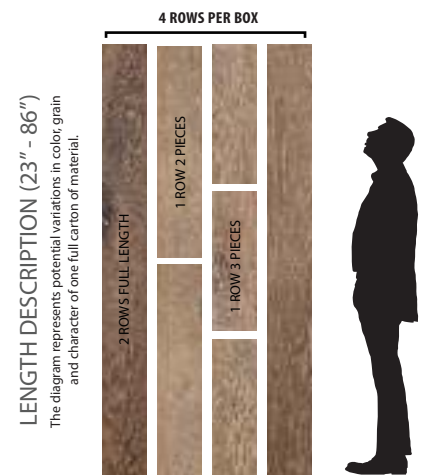

## Product Features

- Authentic French White Oak
- FloorScore certified for healthy indoor air quality
- PEFC sustainably harvested wood
- Long plank average

## Color Depth Technology

- Color permeates through Sawnply wear layer stopping surface scratches from exposing light wood underneath the finish.
- Offers increased hardness and stability.

## Artistry XL Planks

Artistry Hardwood offers the longest average length plank in the industry. In each carton of Artistry Hardwood flooring, at least 50% of the square footage will be represented as full-length planks.

Most other products in the industry will use the language "up to" but never specify how many of the long planks are provided in each carton. Longer planks provide greater visual continuity to your space and show the true unique beauty of mother nature.