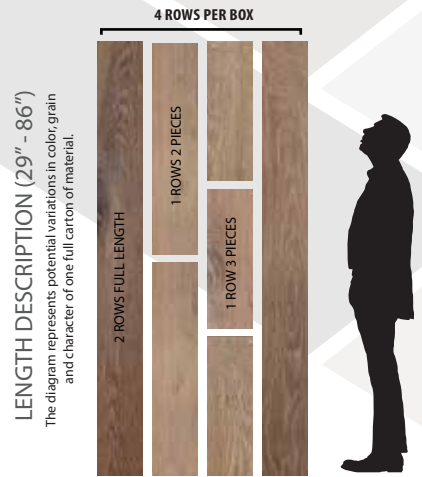

# ARTISTRY® HARDWOOD FLOORING

## Artistry XL Planks

Artistry Hardwood offers the longest average length plank in the industry. In each carton of Artistry Hardwood flooring, at least 50% of the square footage will be represented as full-length planks. Most other products in the industry will use the language "up to" but never specify how many of the long planks are provided in each carton. Longer planks provide greater visual continuity to your space and show the true unique beauty of mother nature.

- SKU/COLOR: 50150/EMERSON OAK
- SPECIES: AUTHENTIC FRENCH WHITE OAK
- WIDTH: 8"
- THICKNESS: 3/4"
- LENGTH DESCRIPTION: 23" TO 86" RANDOM 50% SQ. FT. FULL LENGTH PLANK
- FINISH: DURAART+™ HIGH PERFORMANCE NATURAL OIL
- TEXTURE: LIGHT WIRE BRUSH, ARTISAN SCULPTED, DISTRESSED
- GRADE: CHARACTER
- CONSTRUCTION: SAWNPLY+™ 4 LAYER ENGINEERED SOLID HARDWOOD
  - 5MM SAWNPLY+™ WEAR LAYER (COLOR-DEPTH TECHNOLOGY)
  - 8MM HARDWOOD CORE SLATS
  - 1MM HARDWOOD STABILIZATION LAYER
  - 5MM SAWNPLY+™ BALANCED LAYER
- INDOOR AIR QUALITY: FLOORSORE-CERTIFIED FOR SUPERIOR INDOOR AIR QUALITY
- EcoSMART: PEFC-CERTIFIED SUSTAINABLY HARVESTED HARDWOOD
- FINISH WARRANTY: LIFETIME RESIDENTIAL & 3 YEAR COMMERCIAL (SEE WARRANTY FOR DETAILS)
- STRUCTURE WARRANTY: LIFETIME (SEE WARRANTY FOR DETAILS)
- INSTALLATION: NAIL, STAPLE, GLUE DOWN, AND FLOAT (SEE INSTALLATION GUIDE)
- RADIANT HEAT: YES