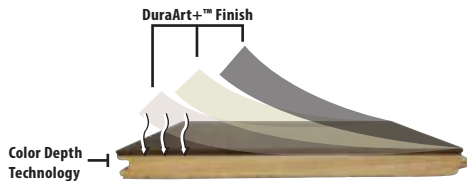

## Artistry XL Planks

Artistry Hardwood offers the longest average length plank in the industry. In each carton of Artistry Hardwood flooring, at least 50% of the square footage will be represented as full-length planks. Most other products in the industry will use the language "up to" but never specify how many of the long planks are provided in each carton. Longer planks provide greater visual continuity to your space and show the true unique beauty of mother nature.

- SKU/COLOR: 50150/EMERSON OAK
- SPECIES: AUTHENTIC FRENCH WHITE OAK
- WIDTH: 8"
- THICKNESS: 3/4"
- LENGTH DESCRIPTION: 23" TO 86" RANDOM 50% SQ. FT. FULL LENGTH PLANK
- FINISH: DURAART+™ HIGH PERFORMANCE NATURAL OIL
- TEXTURE: LIGHT WIRE BRUSH, ARTISAN SCULPTED, DISTRESSED
- GRADE: CHARACTER
- CONSTRUCTION: SAWNPLY+™ 4 LAYER ENGINEERED SOLID HARDWOOD
  - 5MM SAWNPLY+™ WEAR LAYER (COLOR-DEPTH TECHNOLOGY)
  - 8MM HARDWOOD CORE SLATS
  - 1MM HARDWOOD STABILIZATION LAYER
  - 5MM SAWNPLY+™ BALANCED LAYER
- INDOOR AIR QUALITY: FLOORSORE-CERTIFIED FOR SUPERIOR INDOOR AIR QUALITY
- EcoSMART: PEFC-CERTIFIED SUSTAINABLY HARVESTED HARDWOOD
- FINISH WARRANTY: LIFETIME RESIDENTIAL & 3 YEAR COMMERCIAL (SEE WARRANTY FOR DETAILS)
- STRUCTURE WARRANTY: LIFETIME (SEE WARRANTY FOR DETAILS)
- INSTALLATION: NAIL, STAPLE, GLUE DOWN, AND FLOAT (SEE INSTALLATION GUIDE)
- RADIANT HEAT: YES

## Color Depth Technology

Color Depth Technology features a unique "through body color" wear layer with enhanced hardness and stability. Artistry's specialized heat-infused fuming and carbonizing process naturally transforms the wood to create permeated color throughout the SawnPly™ surface. The "through body color" minimizes unsightly scratches and allows for simple repairs, unlike a typical surface stained wood floor. Color Depth Technology results in unsurpassed performance in the hardwood flooring industry, providing superior wear and durability.