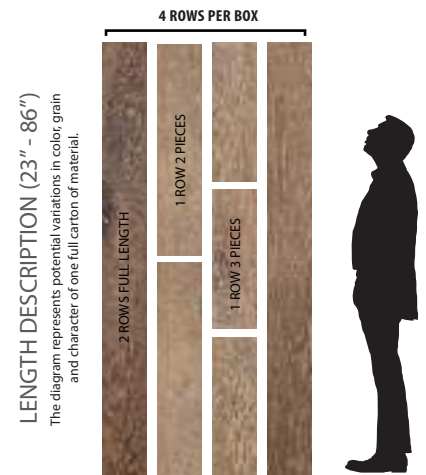

COMPLETE DETAILS FOR THIS COLLECTION AVAILABLE AT
www.ArtistryFlooring.com

Certifies flooring and the materials they're made with are in compliance with stringent indoor air quality emissions.