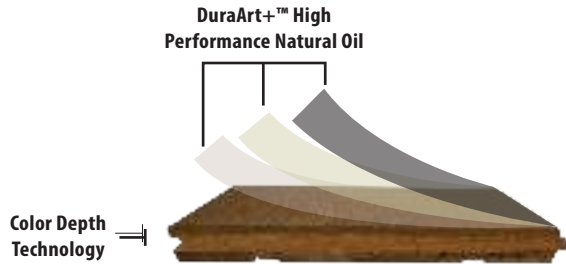

# WINDSOR COLLECTION Chestnut Oak

- SKU/COLOR: 50015/CHESTNUT OAK
- SPECIES: AUTHENTIC FRENCH WHITE OAK
- WIDTH: 8"
- THICKNESS: 3/4"
- LENGTH DESCRIPTION: 23" TO 86" RANDOM 50% SQ. FT. FULL LENGTH PLANK
- FINISH: DURAART+™ HIGH PERFORMANCE NATURAL OIL
- TEXTURE: LIGHT WIRE BRUSH, ARTISAN SCULPTED, DISTRESSED
- GRADE: CHARACTER
- CONSTRUCTION: SAWNPLY+™ 4 LAYER BALANCED SOLID HARDWOOD
  - 5MM SAWNPLY+™ WEAR LAYER (COLOR-DEPTH TECHNOLOGY)
  - 8MM HARDWOOD CORE SLATS
  - 1MM HARDWOOD STABILIZATION LAYER
  - 5MM SAWNPLY+™ BALANCED LAYER
- INDOOR AIR QUALITY: FLOORSCORE-CERTIFIED FOR SUPERIOR INDOOR AIR QUALITY
- ECOSMART: PEFC CERTIFIED MANUFACTURER
- FINISH WARRANTY: LIFETIME RESIDENTIAL & 3 YEAR COMMERCIAL  
(SEE WARRANTY FOR DETAILS)
- STRUCTURE WARRANTY: LIFETIME (SEE WARRANTY FOR DETAILS)
- INSTALLATION: NAIL, STAPLE, GLUE DOWN, AND FLOAT  
(SEE INSTALLATION GUIDE)
- RADIANT HEAT: YES

EXPECT TO SEE VARIATIONS IN COLOR, GRAIN, CHARACTER (INCLUDING KNOTS), & BLACK FILL FROM PLANK TO PLANK AND SAMPLE TO SAMPLE.

## DuraArt+™ High Performance Natural Oil

DuraArt+™ Zero VOC High Performance Natural Oil is well suited for residential and commercial spaces. **DuraArt+™ High Performance Natural Oil finish allows you to simply repair surface scratches and refresh high-traffic areas without the need to disturb your entire space.** Other typical urethane finishes require complete sanding and refinishing of the entire floor to repair damage. DuraArt+™ only requires simple maintenance that cleans and revitalizes your finish in one step, saving you money and time.

## Color Depth Technology

- Color permeates through Sawnply wear layer stopping surface scratches from exposing light wood underneath the finish.
- Offers increased hardness and stability.