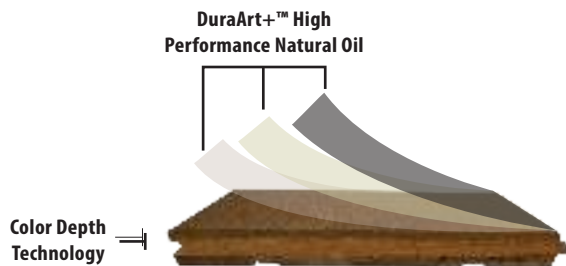

FINISH: DURAART+™ HIGH PERFORMANCE NATURAL OIL

TEXTURE: LIGHT WIRE BRUSH, ARTISAN SCULPTED, DISTRESSED

GRADE: CHARACTER

CONSTRUCTION: SAWNPPLY+™ 4 LAYER BALANCED SOLID HARDWOOD

- 5MM SAWNPPLY+™ WEAR LAYER (COLOR-DEPTH TECHNOLOGY)

DuraArt+™ High Performance Natural Oil

DuraArt+™ Zero VOC High Performance Natural Oil is well suited for residential and commercial spaces. **DuraArt+™ High Performance Natural Oil finish allows you to simply repair surface scratches and refresh high-traffic areas without the need to disturb your entire space.** Other typical urethane finishes require complete sanding and refinishing of the entire floor to repair damage. DuraArt+™ only requires simple maintenance that cleans and revitalizes your finish in one step, saving you money and time.

Product Features

- Authentic French White Oak
- FloorScore certified for healthy indoor air quality
- PEFC sustainably harvested wood
- Long plank average

Artistry XL Planks

Artistry Hardwood offers the longest average length plank in the industry. In each carton of Artistry Hardwood flooring, at least 50% of the square footage will be represented as full-length planks.

Color Depth Technology

- Color permeates through Sawnply wear layer stopping surface scratches from exposing light wood underneath the finish.
- Offers increased hardness and stability.

COMPLETE DETAILS FOR THIS COLLECTION AVAILABLE AT
www.ArtistryFlooring.com