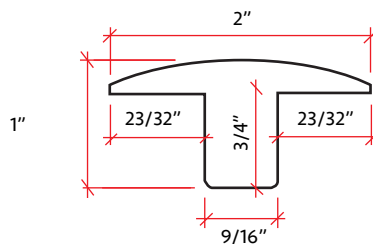

3/4" THICKNESS

Fabricated Stair Nose

Reducer 78" in Length

T-Molding 78" in Length

Threshold 78" in Length

Quarter Round 96" in Length

MOCCASIN OAK

Matching Stair Nosing