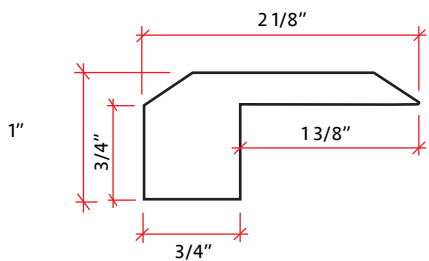

3/4" THICKNESS

Fabricated Stair Nose

Reducer 78" in Length

T-Molding 78" in Length

Threshold 78" in Length

Quarter Round 96" in Length

MOCCASIN OAK

Matching Stair Nosing