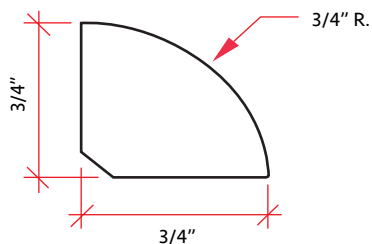

3/4" THICKNESS

Fabricated Stair Nose

Reducer 78" in Length

T-Molding 78" in Length

Threshold 78" in Length

Quarter Round 96" in Length

MOCCASIN OAK

Matching Stair Nosing