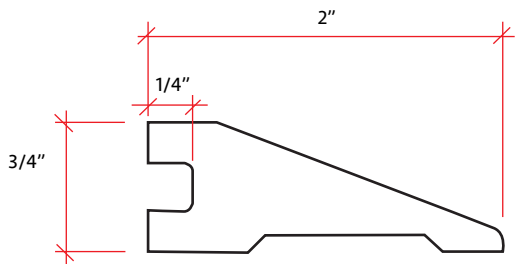

3/4" THICKNESS

Fabricated Stair Nose

Reducer 78" in Length

T-Molding 78" in Length

Threshold 78" in Length

Quarter Round 96" in Length

MOCCASIN OAK

Matching Stair Nosing