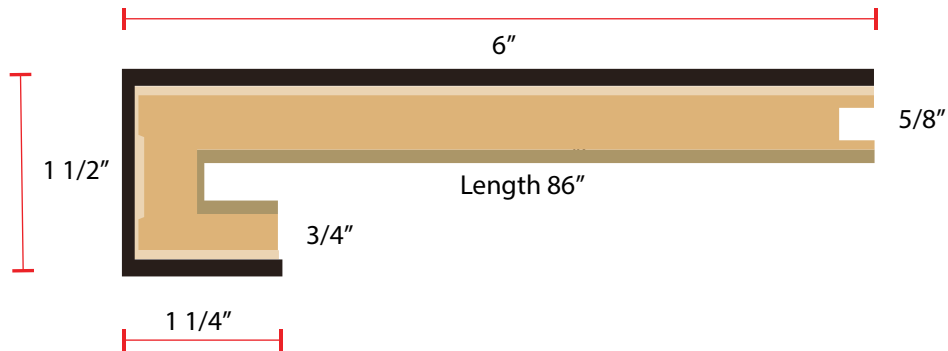

Stairs deserve the same attention to detail and design as your wood flooring. Poor tread construction and color match can cheapen the look of your high end floors. Our fabricated nosing and treads are made with the exact same material as your floor and guarantees the best match possible. The square edge detail on our treads is consistent with current design trends.

3/4" THICKNESS

Fabricated Stair Nose

Reducer 78" in Length

T-Molding 78" in Length

Threshold 78" in Length

Quarter Round 96" in Length

MOCCASIN OAK

Matching Stair Nosing